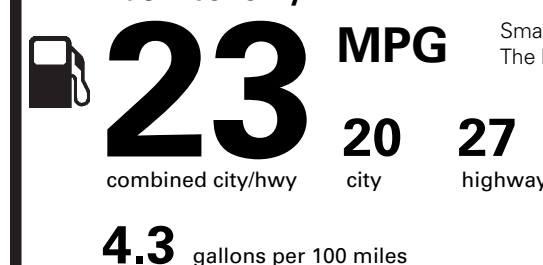

PRICE INFORMATION

BASE PRICE	\$33,490.00
TOTAL OPTIONS/OTHER	395.00
TOTAL VEHICLE & OPTIONS/OTHER	33,885.00
DESTINATION & DELIVERY	995.00

EPA DOT Fuel Economy and Environment

Gasoline Vehicle

Fuel Economy