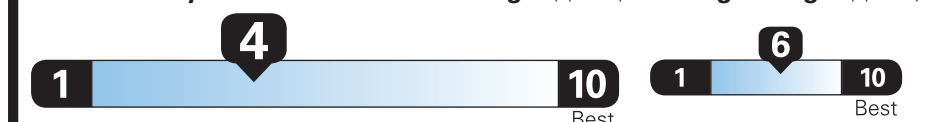

SAFETY/SECURITY

- AIRBAGS - SAFETY CANOPY®
- BELT-MINDER CHIME
- LATCH CHILD SAFETY SYSTEM
- PERIMETER ALARM
- SECURILOCK® ANTI-THEFT SYS
- TIRE PRESSURE MONIT SYS

WARRANTY

- 3YR/36,000 BUMPER / BUMPER
- 5YR/60,000 POWERTRAIN
- 5YR/60,000 ROADSIDE ASSIST
- 8YR/100,000 HYBRID UNIQUE
- -COMPONENTS IF EQUIPPED

INCLUDED ON THIS VEHICLE

EQUIPMENT GROUP 300A

OPTIONAL EQUIPMENT/OTHER

- 235/65 R17 A/T TIRES
- TREMOR OFF ROAD PACKAGE
- .FLR LNRS W/CARPETED MATS
- .FULL SIZE SPARE TIRE
- .TRAILER HITCH RECEIVER
- .17" MACH DARK ALUM WHEEL
- XLT LUXURY PACKAGE
- .POWER 8-WAY DRIVER SEAT
- .BEDLINER-MODULAR HARD DROP-IN
- FORD CO-PILOT360
- 50 STATE EMISSIONS

(MSRP)

2,220.00

NO CHARGE

3,495.00

2,275.00

650.00

NO CHARGE

PRICE INFORMATION

BASE PRICE	$26,315.00
TOTAL OPTIONS/OTHER	8,640.00
TOTAL VEHICLE & OPTIONS/OTHER	34,955.00
DESTINATION & DELIVERY	1,595.00

EPA DOT

Fuel Economy and Environment

Gasoline Vehicle

Fuel Economy

21 MPG
combined city/hwy

20 city

24 highway

4.8 gallons per 100 miles

Small Pickup Trucks range from 18 to 37 MPG. The best vehicle rates 140 MPGe.

You spend
$3,000

more in fuel costs over 5 years compared to the average new vehicle.

Annual fuel cost
$2,550

Fuel Economy & Greenhouse Gas Rating (tailpipe only) **Smog Rating** (tailpipe only)

This vehicle emits 414 grams CO₂ per mile. The best emits 0 grams per mile (tailpipe only). Producing and distributing fuel also create emissions; learn more at fueleconomy.gov.

Actual results will vary for many reasons, including driving conditions and how you drive and maintain your vehicle. The average new vehicle gets 28 MPG and costs $9,750 to fuel over 5 years. Cost estimates are based on 15,000 miles per year at $3.60 per gallon. MPGe is miles per gasoline gallon equivalent. Vehicle emissions are a significant cause of climate change and smog.

fueleconomy.gov

Calculate personalized estimates and compare vehicles

GOVERNMENT 5-STAR SAFETY RATINGS

Overall Vehicle Score ★★★★★
Based on the combined ratings of frontal, side and rollover. Should ONLY be compared to other vehicles of similar size and weight.

Frontal Crash Driver Passenger ★★★★★
Based on the risk of injury in a frontal impact. Should ONLY be compared to other vehicles of similar size and weight.

Side Crash Front seat Rear seat ★★★★★
Based on the risk of injury in a side impact.

Rollover ★★★★★
Based on the risk of rollover in a single-vehicle crash.

Star ratings range from 1 to 5 stars (★★★★★), with 5 being the highest. Source: National Highway Traffic Safety Administration (NHTSA). www.safercar.gov or 1-888-327-4236

FordPass Connect™

Download the FordPass™ app* and you can:

1. **Access Vehicle Control Features**
2. Remotely start, lock and unlock your vehicle.
   - Locate your vehicle and check approximate fuel range.
   - Receive vehicle health alerts.

1. **Activate 4G LTE Wi-Fi Hotspot**
2. New vehicles include a 3-month or 3GB data (whichever comes first) Wi-Fi trial.
   - Connect up to ten Wi-Fi-equipped devices.

The FordPass Connect™ modem is active and sending vehicle data (e.g., diagnostics) to Ford. See in-vehicle Settings for connectivity options.

Insist on Ford Protect! The only extended service plan fully backed by Ford and honored at every Ford dealership in the U.S., Canada and Mexico. See your Ford dealer or visit www.FordOwner.com.

WARNING: Operating, servicing and maintaining a passenger vehicle, pickup truck, van, or off-road vehicle can expose you to chemicals including engine exhaust, carbon monoxide, phthalates, and lead, which are known to the State of California to cause cancer and birth defects or other reproductive harm. To minimize exposure, avoid breathing exhaust, do not idle the engine except as necessary, service your vehicle in a well-ventilated area and wear gloves or wash your hands frequently when servicing your vehicle. For more information go to www.P65Warnings.ca.gov/passenger-vehicle.

SCAN OR TEXT 3FRR58624 TO 48028

Msg & Data rates may apply. Text HELP for help

www.ford.com/help/privacy-terms/

RAMP ONE

RA20

RAMP TWO

RAIL

ITEM #:

23-M008 O/T 2

TOTAL MSRP $36,550.00

Whether you decide to lease or finance your vehicle, you'll find the choices that are right for you. See your dealer for details or visit www.ford.com/finance.