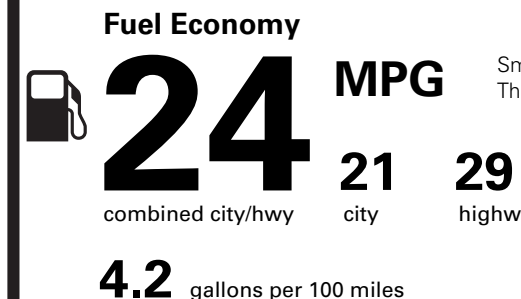

FUNCTIONAL

- 12.3" COLOR CLUSTR DISPLAY
- 8" LCD CNTR STK TOUCHSCRN
- BLIND SPOT INFORMATION SYS
- CABIN PARTICULATE AND ODOR FILTER
- CROSS-TRAFFIC ALERT
- INTELL ACCESS W/PUSH START
- LANE-KEEPING SYSTEM
- LINCOLN CONNECT™ - 4G MODEM WITH WIFI CAPABILITY
- LINCOLN DRIVE MODES
- REAR PARKING SENSORS
- REMOTE START
- SYNC3® W/ VOICE ACT NAV
- UNIVERSAL GARAGE DOOR OPEN

SAFETY/SECURITY

- ADVANCETRAC™ WITH RSC
- AIRBAGS - SIDE IMPACT / CURTAINS
- AIRBAGS-DRVR&PASS KNEE
- AIRBAGS-DUAL-STAGE FRONT
- AUTO HIGH BEAMS
- PASSIVE ANTI-THEFT SECURILOCK SYSTEM
- PRE-COLLISION ASSIST W/AEB
- SOS POST CRASH SYSTEM

WARRANTY

- 4YR/50K MILE WARRANTY
- 4YR/50K PICKUPDELIVERY SVC
- 6YR/70K MI POWERTRAIN WARR

INCLUDED ON THIS VEHICLE

(MSRP)

EQUIPMENT GROUP 200A

OPTIONAL EQUIPMENT/OTHER

- .225/55R19 99V A/S BSW TIRES 160.00
- ALL-WTHR FLR LNRS W/O MATS 1,700.00
- PANORAMIC VISTA RF W/PWR SHADE 150.00
- 17" MINI SPARE WHEEL W/TIRE
- 19" BRT MACH ALUM W/MAGNETIC ELEMENTS PACKAGE 1,100.00
- .HEATED STEERING WHEEL
- .HEATED REAR SEATS
- .HEATED/VENTILATED D/P SEATS
- .WINDSHIELD WIPER DE-ICER
- .RAIN SENSING WIPERS

PRICE INFORMATION

BASE PRICE	$43,710.00
TOTAL OPTIONS/OTHER	3,110.00
TOTAL VEHICLE & OPTIONS/OTHER	46,820.00
DESTINATION & DELIVERY	1,195.00

EPA DOT Fuel Economy and Environment

Gasoline Vehicle

Small SUVs range from 14 to 129 MPG. The best vehicle rates 142 MPGe.

You spend **$750** more in fuel costs over 5 years compared to the average new vehicle.

Annual fuel cost **$1,450**