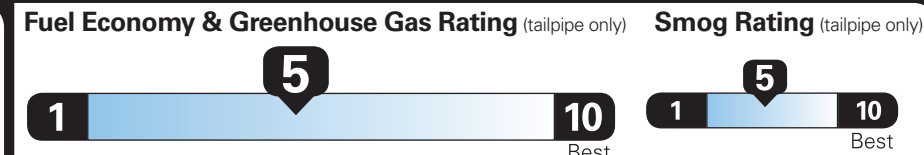

This vehicle emits 369 grams CO₂ per mile. The best emits 0 grams per mile (tailpipe only). Producing and distributing fuel also create emissions; learn more at fueleconomy.gov.

Actual results will vary for many reasons, including driving conditions and how you drive and maintain your vehicle. The average new vehicle gets 27 MPG and costs $6,500 to fuel over 5 years. Cost estimates are based on 15,000 miles per year at $2.35 per gallon. MPGe is miles per gasoline gallon equivalent. Vehicle emissions are a significant cause of climate change and smog.

fueleconomy.gov

Calculate personalized estimates and compare vehicles

Smartphone QR Code

GOVERNMENT 5-STAR SAFETY RATINGS

Overall Vehicle Score ★★★★★

Based on the combined ratings of frontal, side and rollover. Should ONLY be compared to other vehicles of similar size and weight.

Frontal Crash Driver Passenger ★★★★★

Based on the risk of injury in a frontal impact. Should ONLY be compared to other vehicles of similar size and weight.

Side Crash Front seat Rear seat ★★★★★

Based on the risk of injury in a side impact.

Rollover ★★★★★

Based on the risk of rollover in a single-vehicle crash.

Star ratings range from 1 to 5 stars (★★★★★), with 5 being the highest. Source: National Highway Traffic Safety Administration (NHTSA). www.safercar.gov or 1-888-327-4236

THE LINCOLN WAY™ APP

Your Dashboard of Services & Features

1. Download the Lincoln Way app* and you can:
2. Remotely start, lock and unlock your vehicle
   - Locate your vehicle and check approximate fuel range
   - Receive vehicle health alerts

The Lincoln Connect™ modem is active and sending vehicle data (e.g., diagnostics) to Lincoln. See in-vehicle Settings for connectivity options.

Lincoln Protect™

Insist on Lincoln Protect! The only extended service plan fully backed by Lincoln and honored at every Lincoln dealership in the U.S., Canada and Mexico. See your Lincoln dealer or visit www.LincolnOwner.com

WARNING: Operating, servicing and maintaining a passenger vehicle, pickup truck, van, or off-road vehicle can expose you to chemicals including engine exhaust, carbon monoxide, phthalates, and lead, which are known to the State of California to cause cancer and birth defects or other reproductive harm. To minimize exposure, avoid breathing exhaust, do not idle the engine except as necessary, service your vehicle in a well-ventilated area and wear gloves or wash your hands frequently when servicing your vehicle. For more information go to www.P65Warnings.ca.gov/passenger-vehicle.

SCAN OR TEXT 5LNUL21099 TO 59173

Msg & Data rates may apply. Text HELP for help

www.lincoln.com/help/privacy-terms/