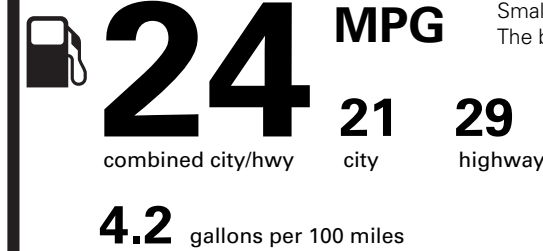

EPA DOT Fuel Economy and Environment

Gasoline Vehicle

Fuel Economy

Small SUVs range from 14 to 123 MPG. The best vehicle rates 140 MPGe.

You spend **\$1,500**

more in fuel costs over 5 years compared to the average new vehicle.