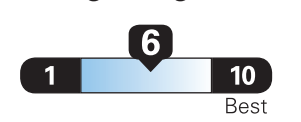

Smog Rating (tailpipe only)

This vehicle emits 355 grams CO₂ per mile. The best emits 0 grams per mile (tailpipe only). Producing and distributing fuel also create emissions; learn more at fueleconomy.gov.

Actual results will vary for many reasons, including driving conditions and how you drive and maintain your vehicle. The average new vehicle gets 28 MPG and costs $8,000 to fuel over 5 years. Cost estimates are based on 15,000 miles per year at $2.95 per gallon. MPGe is miles per gasoline gallon equivalent. Vehicle emissions are a significant cause of climate change and smog.