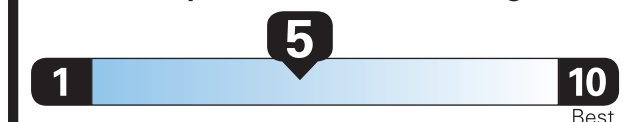

Fuel Economy & Greenhouse Gas Rating (tailpipe only)