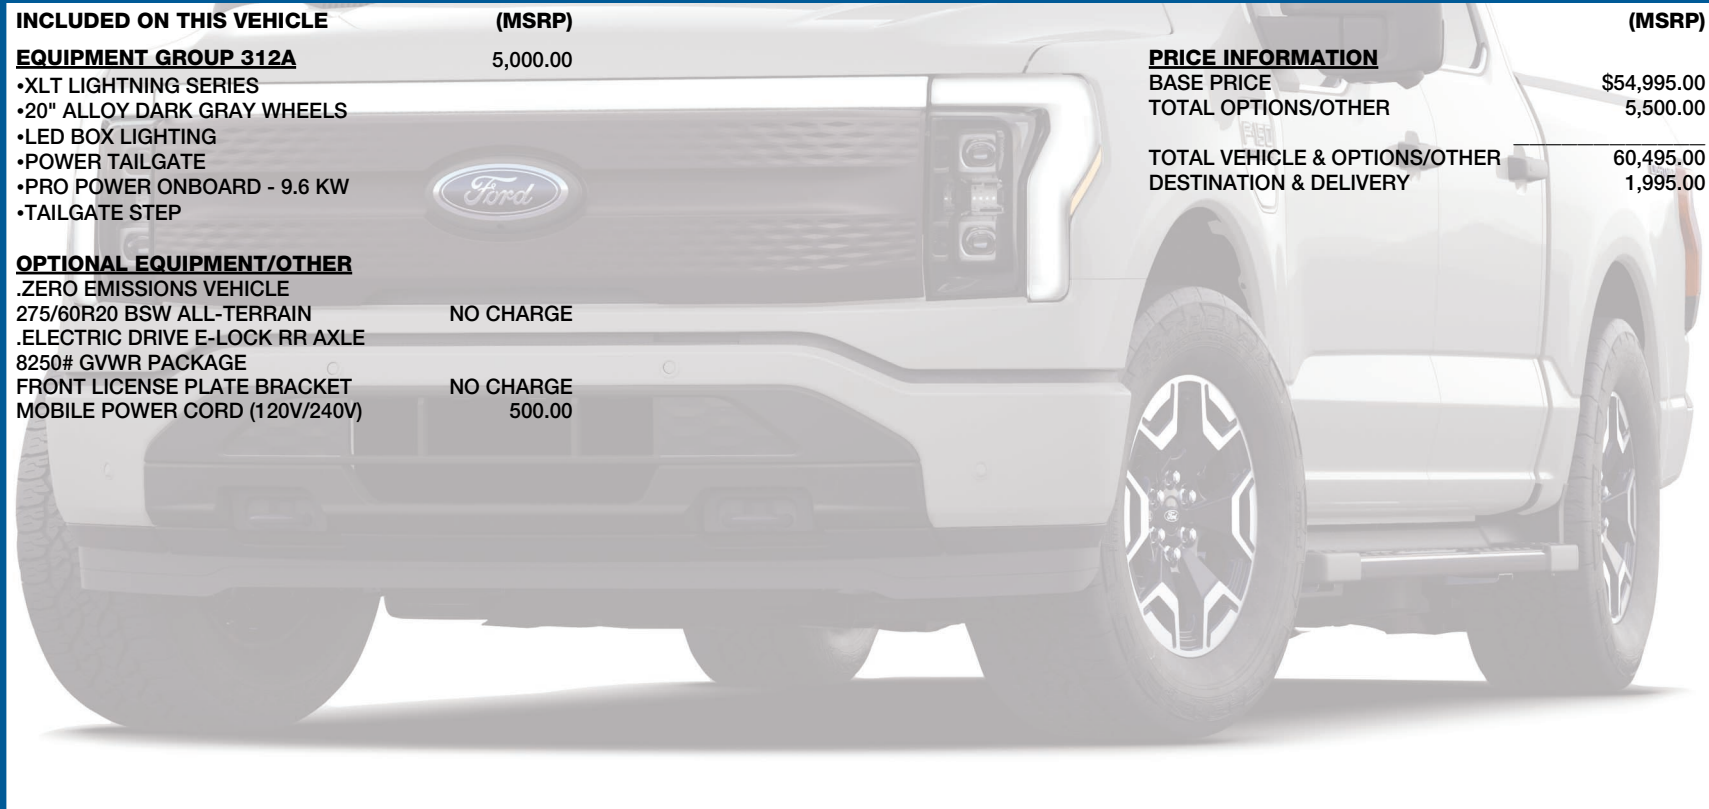

FUNCTIONAL

- 360-DEGREE CAMERA
- BLIS W/CROSS-TRAFFIC ALERT
- CLASS IV TRAILER HITCH
- FORDPASS CONNECT™ 4G HOTSPOT TELEMATICS MODEM
- FORWARD SENSING SYSTEM
- LANE-KEEPING SYSTEM
- POST-COLLISION BRAKING
- PRE-COLLISION ASSIST W/AEB
- REVERSE BRAKE ASSIST
- REVERSE SENSING AND REAR VIEW CAMERA
- SECURICODE, KEYLESS ENTRY
- SIRIUSXM® W/360L- NA AK&HI
- SYNC®4 W/EVR & 12" SCREEN

SAFETY/SECURITY

- ADVANCETRAC™ WITH RSC®
- AIRBAGS - FRONT SEAT MOUNTED SIDE IMPACT
- AIRBAGS - SAFETY CANOPY®
- LED CTR HIGH MNT STOP LAMP
- PERIMETER ALARM
- SOS POST-CRASH ALERT SYSTM™

WARRANTY

- 3YR/36,000 BUMPER / BUMPER
- 5YR/60,000 POWERTRAIN
- 5YR/60,000 ROADSIDE ASSIST
- 5YR/60,000 SAFETY RESTRAINT SYS
- 8YR/100,000 ELECTRIC VEHICLE COMPONENTS

INCLUDED ON THIS VEHICLE

(MSRP)

EQUIPMENT GROUP 312A

5,000.00

- •XLT LIGHTNING SERIES
- •20" ALLOY DARK GRAY WHEELS
- •LED BOX LIGHTING
- •POWER TAILGATE
- •PRO POWER ONBOARD - 9.6 KW
- •TAILGATE STEP

PRICE INFORMATION

BASE PRICE	$54,995.00
TOTAL OPTIONS/OTHER	5,500.00
TOTAL VEHICLE & OPTIONS/OTHER	60,495.00
DESTINATION & DELIVERY	1,995.00

OPTIONAL EQUIPMENT/OTHER

ZERO EMISSIONS VEHICLE	NO CHARGE
275/60R20 BSW ALL-TERRAIN	NO CHARGE
ELECTRIC DRIVE E-LOCK RR AXLE	NO CHARGE
8250# GVWR PACKAGE	NO CHARGE
FRONT LICENSE PLATE BRACKET	NO CHARGE
MOBILE POWER CORD (120V/240V)	500.00

EPA DOT

Fuel Economy and Environment

Electric Vehicle

Fuel Economy

68 MPGe
combined city/hwy

Standard Pickup Trucks range from 12 to 70 MPGe. The best vehicle rates 132 MPGe.

You save **$2,750** in fuel costs over 5 years compared to the average new vehicle.

76 city 61 highway 49 kW-hrs per 100 miles

Driving Range

Charge Time: 11.9 hours (240V)

Annual fuel cost

$1,050