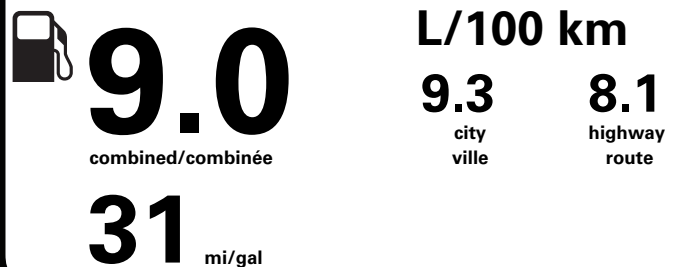

Fuel Consumption / Consommation de carburant

Annual fuel **COST**
for an annual distance of 20,000 km, and an average fuel price of $1.45 per litre

$ 2 610

Coût annuel en carburant

pour une distance annuelle de 20 000 km, et un prix moyen du carburant de 1,45 $ par litre

Small SUVs range from /
Les petits VUS font entre

1.9 - 16.5 L_e/100 km

L_e is gasoline litre equivalent
L_e signifie litre équivalent d'essence

Carbon Dioxide Rating / Indice de dioxyde de carbone

Tailpipe emissions only / Émissions du tuyau d'échappement seulement

Smog Rating / Indice de Smog

Estimates are based on Government of Canada approved criteria and testing methods. Vehicle's actual fuel consumption will vary.

Estimations établies selon des méthodes d'essai et des critères approuvés par le gouvernement du Canada. La consommation de carburant réelle du véhicule variera.

For more information visit

vehicles.nrcan.gc.ca

Pour plus d'information visitez

vehicules.nrcan.gc.ca

U.S. GOVERNMENT SAFETY RATINGS
COTES DE SÉCURITÉ DU GOUVERNEMENT AMÉRICAIN

Overall Vehicle Score / Cote globale du véhicule	★★★★★
Frontal Crash / Collision frontale	★★★★★
Side Crash / Collision latérale	★★★★★
Rollover / Capotage	★★★★

Star ratings range from 1 to 5 stars (*****), with 5 being the highest.
Les cotes varient de 1 à 5 étoiles (*****), 5 étant la cote la plus élevée.

Source: U.S. National Highway Traffic Safety Administration
For more information / Pour de plus amples renseignements
www.safercar.gov

3FMCR9C68RRE52987

Insist on Ford Protect! The only extended service plan fully backed by Ford and honored at every Ford dealership in the US and Canada. See your Ford dealer for additional details, or visit www.ford.ca for more information.

Personalize your vehicle with Ford Custom Accessories. Genuine Ford Accessories are engineered for your vehicle and can be included under the Ford New Vehicle Limited Warranty. Certain conditions, limitations and exclusions apply. See your Dealer for details.

Scan code not operational at this time

FOR PLANT USE ONLY