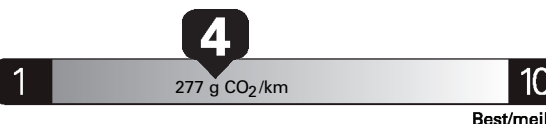

Carbon Dioxide Rating / Indice de dioxyde de carbone

Tailpipe emissions only / Émissions du tuyau d'échappement seulement