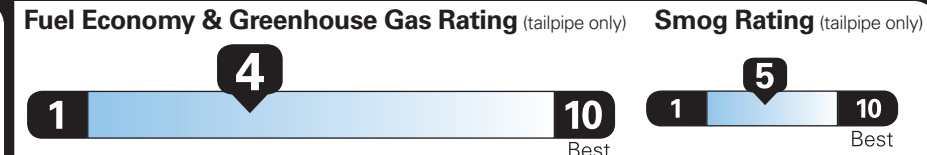

EPA DOT

Fuel Economy and Environment

Gasoline Vehicle

Fuel Economy

19 MPG
combined city/hwy

16 MPG
city

24 MPG
highway

5.3 gallons per 100 miles

Subcompact Cars range from 15 to 113 MPG. The best vehicle rates 140 MPGe.

You spend
\$4,500

more in fuel costs
over 5 years
compared to the
average new vehicle.

Annual fuel cost
\$2,850

This vehicle emits 467 grams CO₂ per mile. The best emits 0 grams per mile (tailpipe only). Producing and distributing fuel also create emissions; learn more at fueleconomy.gov.