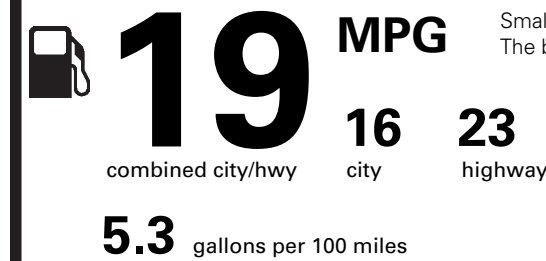

PRICE INFORMATION

BASE PRICE	\$49,055.00
TOTAL OPTIONS/OTHER	1,945.00
TOTAL VEHICLE & OPTIONS/OTHER	51,000.00
DESTINATION & DELIVERY	925.00

EPA DOT Fuel Economy and Environment

Gasoline Vehicle

Fuel Economy

Small SUVs range from 18 to 37 MPG. The best vehicle rates 136 MPGe.

You spend **\$2,750**

more in fuel costs over 5 years compared to the average new vehicle.

Annual fuel cost **\$1,900**

Fuel Economy & Greenhouse Gas Rating (tailpipe only) Smog Rating (tailpipe only)