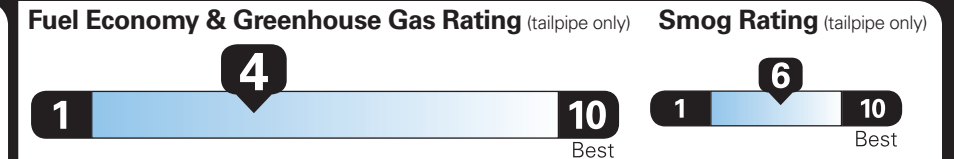

EPA DOT Fuel Economy and Environment

Gasoline Vehicle

Fuel Economy
18 MPG
combined city/hwy city highway
5.6 gallons per 100 miles

Standard SUVs range from 13 to 102 MPG. The best vehicle rates 140 MPGe.

You spend
$5,250
more in fuel costs over 5 years compared to the average new vehicle.

Annual fuel cost
$3,000