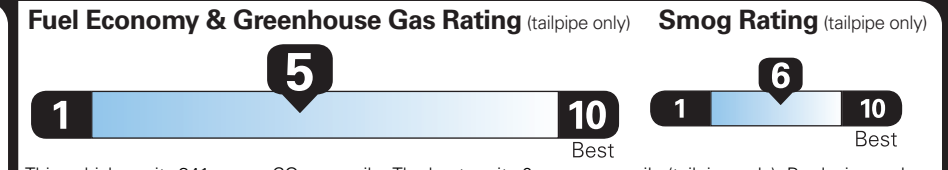

This vehicle emits 341 grams CO₂ per mile. The best emits 0 grams per mile (tailpipe only). Producing and distributing fuel also create emissions; learn more at fueleconomy.gov.

Actual results will vary for many reasons, including driving conditions and how you drive and maintain your vehicle. The average new vehicle gets 29 MPG and costs $8,500 to fuel over 5 years. Cost estimates are based on 15,000 miles per year at $3.30 per gallon. MPGe is miles per gasoline gallon equivalent. Vehicle emissions are a significant cause of climate change and smog.

fueleconomy.gov

Calculate personalized estimates and compare vehicles

GOVERNMENT 5-STAR SAFETY RATINGS

Overall Vehicle Score ★ ★ ★ ★ ★

Based on the combined ratings of frontal, side and rollover. Should ONLY be compared to other vehicles of similar size and weight.

Frontal Crash	Driver	★ ★ ★ ★ ★
	Passenger	★ ★ ★ ★ ★

Based on the risk of injury in a frontal impact. Should ONLY be compared to other vehicles of similar size and weight.

Side Crash	Front seat	★ ★ ★ ★ ★
	Rear seat	★ ★ ★ ★

Based on the risk of injury in a side impact.

Rollover ★ ★ ★ ★ ★

Based on the risk of rollover in a single-vehicle crash.

Star ratings range from 1 to 5 stars (★ ★ ★ ★ ★), with 5 being the highest. Source: National Highway Traffic Safety Administration (NHTSA). www.safercar.gov or 1-888-327-4236