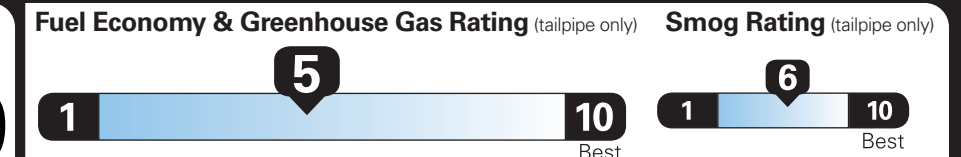

Fuel Economy and Environment

Gasoline Vehicle

Fuel Economy

25 MPG
combined city/hwy

22 city

29 highway

4.0 gallons per 100 miles

Small Pickup Trucks range from 18 to 37 MPG. The best vehicle rates 140 MPGe.

You spend **$1,000** more in fuel costs over 5 years compared to the average new vehicle.

Annual fuel cost **$2,150**