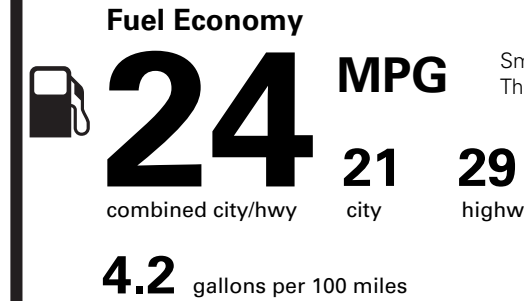

EPA DOT Fuel Economy and Environment

Gasoline Vehicle

Small SUVs range from 14 to 123 MPG. The best vehicle rates 140 MPGe.

You spend **$1,500** more in fuel costs over 5 years compared to the average new vehicle.

Annual fuel cost **$2,250**