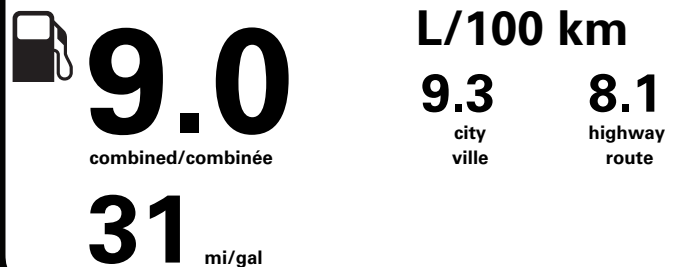

Fuel Consumption / Consommation de carburant

Annual fuel COST
for an annual distance of 20,000 km, and an average fuel price of $1.45 per litre

$ 2 610

Coût annuel en carburant

pour une distance annuelle de 20 000 km, et un prix moyen du carburant de 1,45 $ par litre

Small SUVs range from /
Les petits VUS font entre

1.9 - 16.5 L_e/100 km

L_e is gasoline litre equivalent
L_e signifie litre équivalent d'essence

Carbon Dioxide Rating / Indice de dioxyde de carbone

Tailpipe emissions only / Émissions du tuyau d'échappement seulement

Smog Rating / Indice de Smog

Estimates are based on Government of Canada approved criteria and testing methods. Vehicle's actual fuel consumption will vary.

Estimations établies selon des méthodes d'essai et des critères approuvés par le gouvernement du Canada. La consommation de carburant réelle du véhicule variera.

For more information visit

vehicles.nrcan.gc.ca

Pour plus d'information visitez

vehicules.nrcan.gc.ca

U.S. GOVERNMENT SAFETY RATINGS
COTES DE SÉCURITÉ DU GOUVERNEMENT AMÉRICAIN

Overall Vehicle Score / Cote globale du véhicule	★★★★★
Frontal Crash / Collision frontale	★★★★★
Side Crash / Collision latérale	★★★★★
Rollover / Capotage	★★★★

Star ratings range from 1 to 5 stars (*****), with 5 being the highest. Les cotes varient de 1 à 5 étoiles (*****), 5 étant la cote la plus élevée.

Source: U.S. National Highway Traffic Safety Administration
For more information / Pour de plus amples renseignements
www.safercar.gov

3FMCR9C6XRRE81486

BRONCO™

BUILT WILD

Ask your sales consultant for more details.

FordPass Connect™ service and FordPass™ App required for certain remote features (see App Terms for more information). Connected service and related feature functionality is subject to compatible AT&T-network availability. Evolving technology / cellular networks may affect functionality and availability, or continued provision of some features, prohibiting them from functioning. Message and data rates may apply. See your local Ford website for our privacy policy.

Scan code not operational at this time

FOR PLANT USE ONLY

Insist on Ford Protect! The only extended service plan fully backed by Ford and honored at every Ford dealership in the US and Canada. See your Ford dealer for additional details, or visit www.ford.ca for more information.

Personalize your vehicle with Ford Custom Accessories. Genuine Ford Accessories are engineered for your vehicle and can be included under the Ford New Vehicle Limited Warranty. Certain conditions, limitations and exclusions apply. See your Dealer for details.