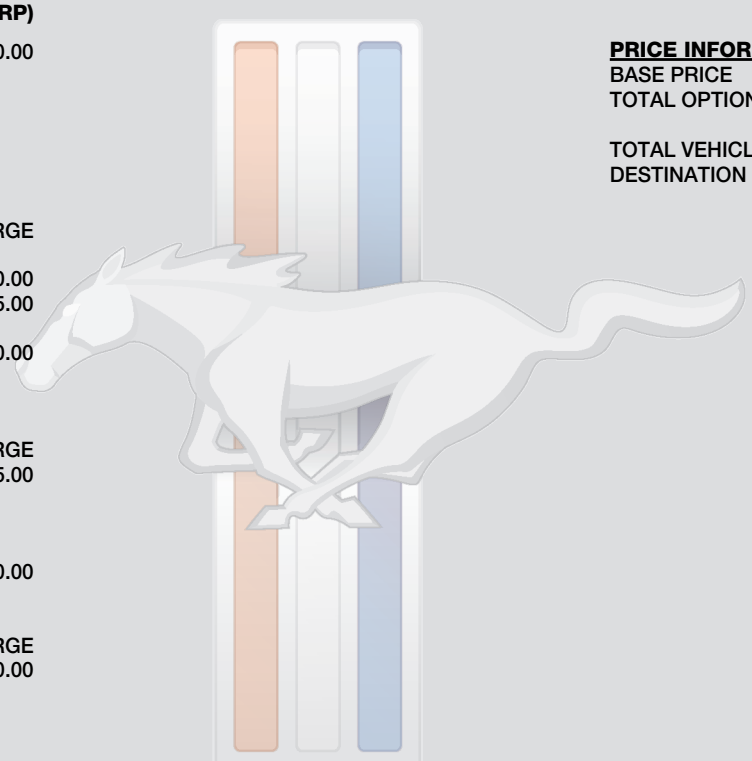

PRICE INFORMATION

BASE PRICE	\$32,795.00
TOTAL OPTIONS/OTHER	14,670.00
TOTAL VEHICLE & OPTIONS/OTHER	47,465.00
DESTINATION & DELIVERY	1,395.00

EPA DOT Fuel Economy and Environment

Gasoline Vehicle

Fuel Economy