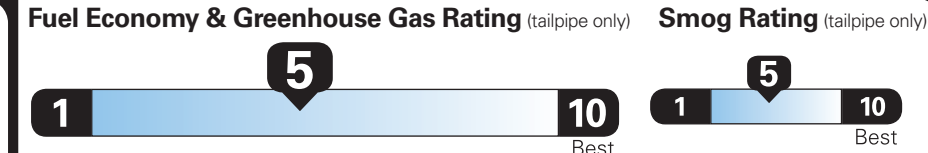

EPA DOT Fuel Economy and Environment

Gasoline Vehicle

Fuel Economy

23 MPG
combined city/hwy

20 city

27 highway

4.3 gallons per 100 miles

Subcompact Cars range from 15 to 110 MPG. The best vehicle rates 132 MPGe.

You spend
$1,500

more in fuel costs over 5 years compared to the average new vehicle.

Annual fuel cost
$1,900

This vehicle emits 387 grams CO₂ per mile. The best emits 0 grams per mile (tailpipe only). Producing and distributing fuel also create emissions; learn more at fueleconomy.gov.

Actual results will vary for many reasons, including driving conditions and how you drive and maintain your vehicle. The average new vehicle gets 28 MPG and costs $8,000 to fuel over 5 years. Cost estimates are based on 15,000 miles per year at $2.95 per gallon. MPGe is miles per gasoline gallon equivalent. Vehicle emissions are a significant cause of climate change and smog.

fueleconomy.gov

Calculate personalized estimates and compare vehicles

GOVERNMENT 5-STAR SAFETY RATINGS

Overall Vehicle Score ★★★★★

Based on the combined ratings of frontal, side and rollover. Should ONLY be compared to other vehicles of similar size and weight.

Frontal Crash Driver Passenger ★★★★★

Based on the risk of injury in a frontal impact. Should ONLY be compared to other vehicles of similar size and weight.

Side Crash Front seat Rear seat ★★★★★

Based on the risk of injury in a side impact.

Rollover ★★★★★

Based on the risk of rollover in a single-vehicle crash.

Star ratings range from 1 to 5 stars (★★★★★), with 5 being the highest.

Source: National Highway Traffic Safety Administration (NHTSA).

www.safercar.gov or 1-888-327-4236