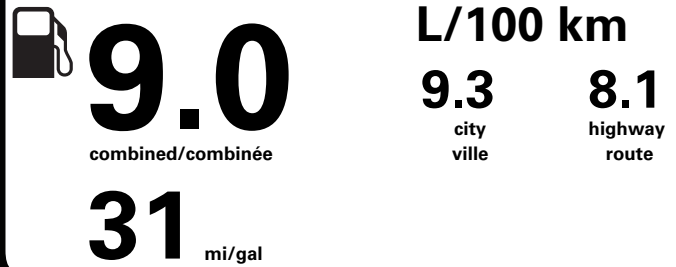

Fuel Consumption / Consommation de carburant

Annual fuel **COST**
for an annual distance of 20,000 km, and an average fuel price of $1.45 per litre

$ 2 610
Coût annuel en carburant

pour une distance annuelle de 20 000 km, et un prix moyen du carburant de 1,45 $ par litre

Small SUVs range from / Les petits VUS font entre

1.9 - 16.5 L_e/100 km

L_e is gasoline litre equivalent
L_e signifie litre équivalent d'essence

Carbon Dioxide Rating / Indice de dioxyde de carbone

Tailpipe emissions only / Émissions du tuyau d'échappement seulement

Smog Rating / Indice de Smog

Estimates are based on Government of Canada approved criteria and testing methods. Vehicle's actual fuel consumption will vary.

Estimations établies selon des méthodes d'essai et des critères approuvés par le gouvernement du Canada. La consommation de carburant réelle du véhicule variera.

For more information visit

vehicles.nrcan.gc.ca

Pour plus d'information visitez

vehicules.nrcan.gc.ca

U.S. GOVERNMENT SAFETY RATINGS
COTES DE SÉCURITÉ DU GOUVERNEMENT AMÉRICAIN

Overall Vehicle Score / Cote globale du véhicule	★★★★★
Frontal Crash / Collision frontale	★★★★★
Side Crash / Collision latérale	★★★★★
Rollover / Capotage	★★★★

Star ratings range from 1 to 5 stars (*****), with 5 being the highest. Les cotes varient de 1 à 5 étoiles (*****), 5 étant la cote la plus élevée.

Source: U.S. National Highway Traffic Safety Administration
For more information / Pour de plus amples renseignements
www.safercar.gov

3FMCR9B6XRRE82610

BRONCO™
BUILT WILD

Ask your sales consultant for more details.

FordPass Connect™ service and FordPass™ App required for certain remote features (see App Terms for more information). Connected service and related feature functionality is subject to compatible AT&T-network availability. Evolving technology / cellular networks may affect functionality and availability, or continued provision of some features, prohibiting them from functioning. Message and data rates may apply. See your local Ford website for our privacy policy.

Scan code not operational at this time

FOR PLANT USE ONLY

Insist on Ford Protect! The only extended service plan fully backed by Ford and honored at every Ford dealership in the US and Canada. See your Ford dealer for additional details, or visit www.ford.ca for more information.

Personalize your vehicle with Ford Custom Accessories. Genuine Ford Accessories are engineered for your vehicle and can be included under the Ford New Vehicle Limited Warranty. Certain conditions, limitations and exclusions apply. See your Dealer for details.