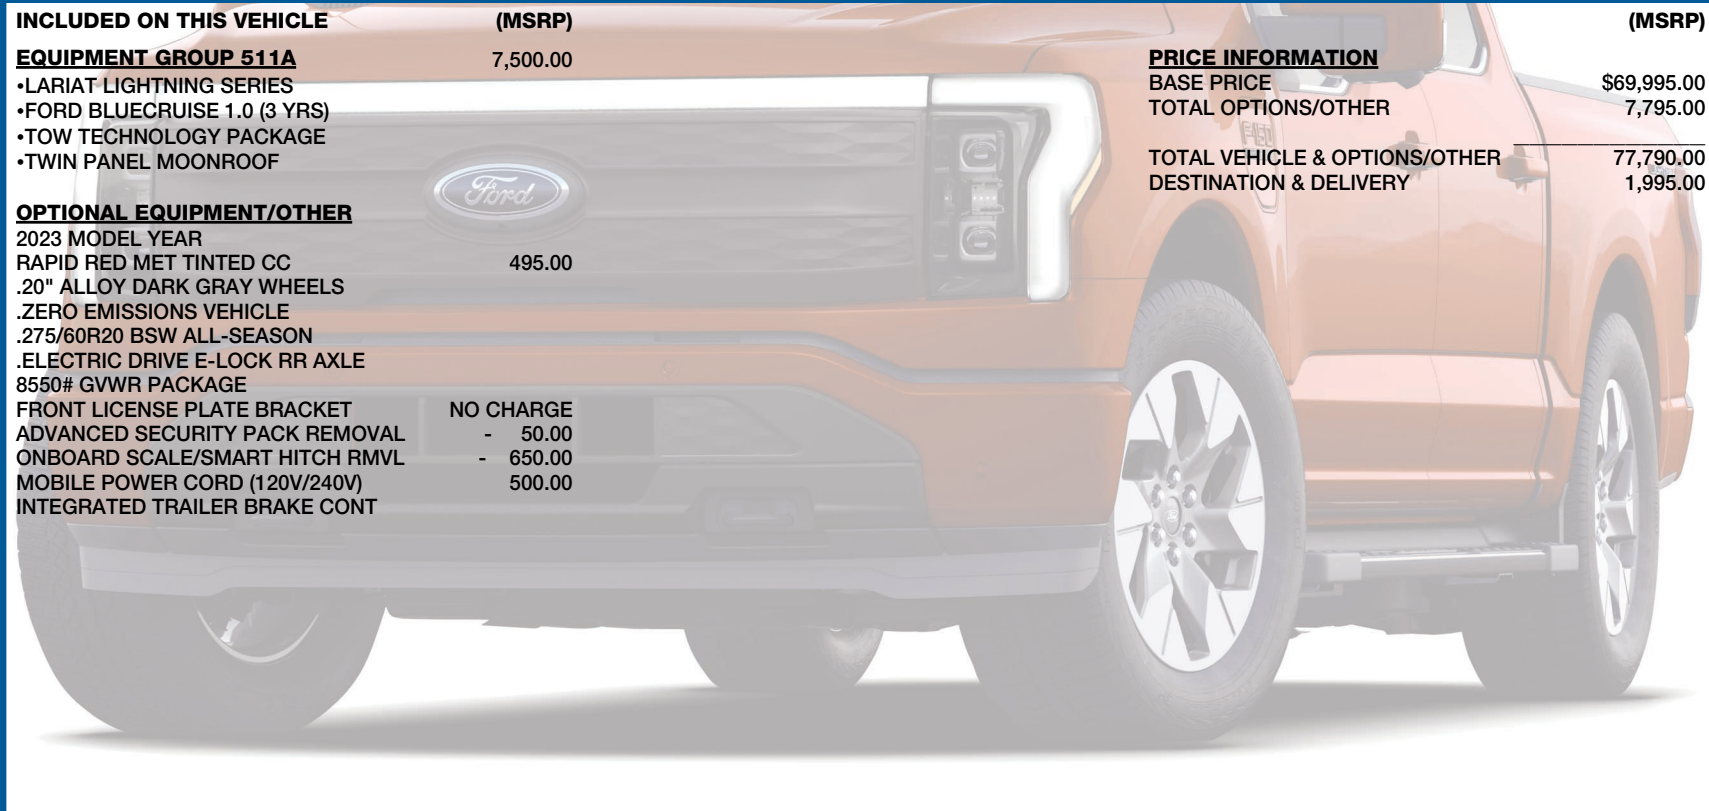

INCLUDED ON THIS VEHICLE

(MSRP)

EQUIPMENT GROUP 511A

7,500.00

- LARIAT LIGHTNING SERIES
- FORD BLUECRUISE 1.0 (3 YRS)
- TOW TECHNOLOGY PACKAGE
- TWIN PANEL MOONROOF

PRICE INFORMATION

BASE PRICE	\$69,995.00
TOTAL OPTIONS/OTHER	7,795.00
TOTAL VEHICLE & OPTIONS/OTHER	77,790.00
DESTINATION & DELIVERY	1,995.00

EPA DOT

Fuel Economy and Environment

Electric Vehicle

Fuel Economy

70 MPGe combined city/hwy

Standard Pickup Trucks range from 12 to 70 MPGe. The best vehicle rates 132 MPGe.

You save \$3,000 in fuel costs over 5 years compared to the average new vehicle.