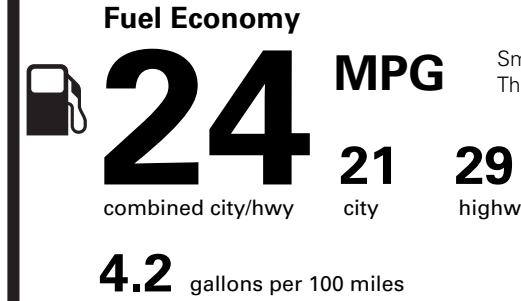

WARRANTY

- 4YR/50K MILE WARRANTY
- 4YR/50K PICKUPDELIVERY SVC
- 6YR/70K MI POWERTRAIN WARR

INCLUDED ON THIS VEHICLE

(MSRP)

EQUIPMENT GROUP 202A	5,775.00
OPTIONAL EQUIPMENT/OTHER	
50 STATE EMISSIONS	NO CHARGE
BLUECRUISE EQUIP: 4 YEAR INCL JET APPEARANCE PACKAGE	3,000.00
.P255/45R22 A/S TIRES	
.22" SATIN DRK LUSTER NKL	
FRONT LICENSE PLATE BRACKET	NO CHARGE

PRICE INFORMATION

BASE PRICE	\$54,750.00
TOTAL OPTIONS/OTHER	8,775.00
TOTAL VEHICLE & OPTIONS/OTHER	63,525.00
DESTINATION & DELIVERY	1,595.00

EPA DOT Fuel Economy and Environment

Gasoline Vehicle

Small SUVs range from 14 to 123 MPG. The best vehicle rates 140 MPGe.