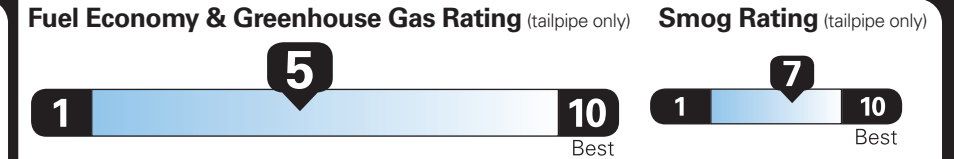

This vehicle emits 371 grams CO₂ per mile. The best emits 0 grams per mile (tailpipe only). Producing and distributing fuel also create emissions; learn more at fueleconomy.gov.

Actual results will vary for many reasons, including driving conditions and how you drive and maintain your vehicle. The average new vehicle gets 28 MPG and costs $9,750 to fuel over 5 years. Cost estimates are based on 15,000 miles per year at $3.60 per gallon. MPGe is miles per gasoline gallon equivalent. Vehicle emissions are a significant cause of climate change and smog.

fueleconomy.gov

Calculate personalized estimates and compare vehicles

GOVERNMENT 5-STAR SAFETY RATINGS

Overall Vehicle Score	Not Rated	
Based on the combined ratings of frontal, side and rollover. Should ONLY be compared to other vehicles of similar size and weight.		
Frontal Crash	Driver Passenger	Not Rated
Based on the risk of injury in a frontal impact. Should ONLY be compared to other vehicles of similar size and weight.		
Side Crash	Front seat Rear seat	Not Rated
Based on the risk of injury in a side impact.		
Rollover	Not Rated	
Based on the risk of rollover in a single-vehicle crash.		

Star ratings range from 1 to 5 stars (★★★★★), with 5 being the highest. Source: National Highway Traffic Safety Administration (NHTSA). www.safercar.gov or 1-888-327-4236

5LMPJ8KA0RJ829201

WARNING: Operating, servicing and maintaining a passenger vehicle, pickup truck, van, or off-road vehicle can expose you to chemicals including engine exhaust, carbon monoxide, phthalates, and lead, which are known to the State of California to cause cancer and birth defects or other reproductive harm. To minimize exposure, avoid breathing exhaust, do not idle the engine except as necessary, service your vehicle in a well-ventilated area and wear gloves or wash your hands frequently when servicing your vehicle. For more information go to www.P65Warnings.ca.gov/passenger-vehicle.

SCAN OR TEXT 5LRJ829201 TO 59173

Msg & Data rates may apply. Text HELP for help

www.lincoln.com/help/privacy-terms/

RAMP ONE	CA37
RAMP TWO	CONVOY
ITEM #:	63-7174 O/T 2

TOTAL MSRP $65,120.00

Whether you decide to lease or finance your vehicle, you'll find the choices that are right for you. See your Lincoln Dealer for details or visit www.lincolnafs.com.

RC273 N RD82X 440 001165 03 27 24

This label is affixed pursuant to the Federal Automobile Information Disclosure Act. Gasoline, License, and Title Fees, State and Local taxes are not included. Dealer installed options or accessories are not included unless listed above.