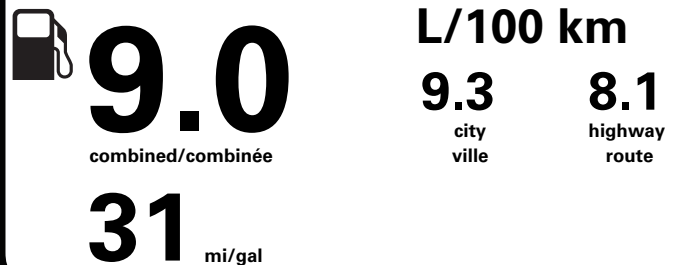

Fuel Consumption / Consommation de carburant

Annual fuel COST
for an annual distance of 20,000 km, and an average fuel price of $1.45 per litre

$ 2 610

Coût annuel en carburant

pour une distance annuelle de 20 000 km, et un prix moyen du carburant de 1,45 $ par litre

Small SUVs range from / Les petits VUS font entre

1.9 - 16.5 L_e/100 km

L_e is gasoline litre equivalent
L_e signifie litre équivalent d'essence

Carbon Dioxide Rating / Indice de dioxyde de carbone

Tailpipe emissions only / Émissions du tuyau d'échappement seulement

Smog Rating / Indice de Smog

Estimates are based on Government of Canada approved criteria and testing methods. Vehicle's actual fuel consumption will vary.

Estimations établies selon des méthodes d'essai et des critères approuvés par le gouvernement du Canada. La consommation de carburant réelle du véhicule variera.

For more information visit

vehicles.nrcan.gc.ca

Pour plus d'information visitez

vehicules.nrcan.gc.ca

U.S. GOVERNMENT SAFETY RATINGS
COTES DE SÉCURITÉ DU GOUVERNEMENT AMÉRICAIN

Overall Vehicle Score / Cote globale du véhicule	★★★★★
Frontal Crash / Collision frontale	★★★★★
Side Crash / Collision latérale	★★★★★
Rollover / Capotage	★★★★

Star ratings range from 1 to 5 stars (*****), with 5 being the highest. Les cotes varient de 1 à 5 étoiles (*****), 5 étant la cote la plus élevée.

Source: U.S. National Highway Traffic Safety Administration
For more information / Pour de plus amples renseignements
www.safercar.gov

3FMCR9B62RRE58625

Ford FORD PROTECT
Insist on Ford Protect! The only extended service plan fully backed by Ford and honored at every Ford dealership in the US and Canada. See your Ford dealer for additional details, or visit www.ford.ca for more information.

Personalize your vehicle with Ford Custom Accessories. Genuine Ford Accessories are engineered for your vehicle and can be included under the Ford New Vehicle Limited Warranty. Certain conditions, limitations and exclusions apply. See your Dealer for details.

Scan code not operational at this time

FOR PLANT USE ONLY