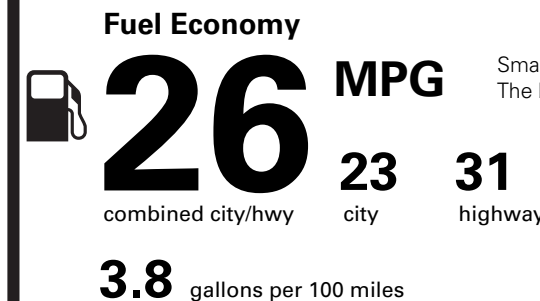

WARRANTY

- 3YR/36,000 BUMPER / BUMPER
- 5YR/60,000 POWERTRAIN
- 5YR/60,000 ROADSIDE ASSIST

INCLUDED ON THIS VEHICLE

(MSRP)

EQUIPMENT GROUP 401A

OPTIONAL EQUIPMENT/OTHER

- 225/55R19 99H A/S BSW TIRES 395.00
- 19" MACHINED EBONY ALUM WHL TECH PACKAGE #2 3,700.00
- .REVERSE BRAKE ASSIST
- .EVASIVE STEERING ASSIST
- .B&O SYS/10SPK CNCT NAV 1YR TR
- .LANE CENTERING ASSIST
- .REAR PARKING SENSORS
- .ADAPTIVE SPEED CONTROL
- .MEMORY PACKAGE
- .360 CAMERA W/SPLIT VIEW
- .WIRELESS CHARGING
- .10-WAY POWER DRIVER SEAT
- .POWER 6-WAY PASSENGER SEAT

PRICE INFORMATION

BASE PRICE	$34,040.00
TOTAL OPTIONS/OTHER	4,095.00
TOTAL VEHICLE & OPTIONS/OTHER DESTINATION & DELIVERY	38,135.00 / 1,495.00
TOTAL BEFORE DISCOUNTS	39,630.00
2.0L ECOBOOST DISCOUNT	- 500.00
TOTAL SAVINGS	- 500.00

(MSRP)

TOTAL MSRP $39,130.00

Whether you decide to lease or finance your vehicle, you'll find the choices that are right for you. See your dealer for details or visit www.ford.com/finance.

RB271 N RB 2X 430 009911 02 27 24

RAMP ONE

RA5M

RAMP TWO

RAIL

ITEM #:

48-9286 O/T 2

This label is affixed pursuant to the Federal Automobile Information Disclosure Act. Gasoline, License, and Title Fees, State and Local taxes are not included. Dealer installed options or accessories are not included unless listed above.

EPA DOT Fuel Economy and Environment

Gasoline Vehicle

Small SUVs range from 14 to 123 MPG. The best vehicle rates 140 MPGe.

You spend $750 more in fuel costs over 5 years compared to the average new vehicle.

Annual fuel cost $2,100