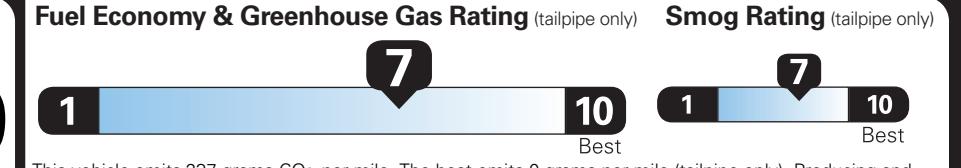

SAFETY/SECURITY

- AIRBAGS - SAFETY CANOPY®
- BELT-MINDER CHIME
- LATCH CHILD SAFETY SYSTEM
- PERIMETER ALARM
- SECURILOCK® ANTI-THEFT SYS
- TIRE PRESSURE MONIT SYS

WARRANTY

- 3YR/36,000 BUMPER / BUMPER
- 5YR/60,000 POWERTRAIN
- 5YR/60,000 ROADSIDE ASSIST
- 8YR/100,000 HYBRID UNIQUE -COMPONENTS IF EQUIPPED

INCLUDED ON THIS VEHICLE

EQUIPMENT GROUP 300A

OPTIONAL EQUIPMENT/OTHER

- 2024 MODEL YEAR
- HOT PEPPER RED TC METALLIC
- 2.5L HYBRID ENGINE
- AUTO CV TRANSMISSION
- FLR LNRS WITHOUT CARPETED MATS
- POWER MOON ROOF
- FULL SIZE SPARE TIRE
- XLT LUXURY PACKAGE
- .TRAILER HITCH RECEIVER
- .POWER 8-WAY DRIVER SEAT
- .BEDLINER-MODULAR HARD DROP-IN
- FORD CO-PILOT360
- 50 STATE EMISSIONS
- FRONT LICENSE PLATE BRACKET

(MSRP)

495.00
1,500.00
NO CHARGE
135.00
995.00
NO CHARGE
2,275.00

650.00
NO CHARGE
NO CHARGE

PRICE INFORMATION

BASE PRICE	$26,315.00
TOTAL OPTIONS/OTHER	6,050.00
TOTAL VEHICLE & OPTIONS/OTHER	32,365.00
DESTINATION & DELIVERY	1,595.00

EPA DOT Fuel Economy and Environment

Gasoline Vehicle

Fuel Economy

37 MPG
combined city/hwy

42 city

33 highway

2.7 gallons per 100 miles

Small Pickup Trucks range from 18 to 37 MPG. The best vehicle rates 140 MPGe.

You save
$2,500
in fuel costs
over 5 years
compared to the
average new vehicle.

Annual fuel cost
$1,450

This vehicle emits 237 grams CO₂ per mile. The best emits 0 grams per mile (tailpipe only). Producing and distributing fuel also create emissions; learn more at fueleconomy.gov.

Actual results will vary for many reasons, including driving conditions and how you drive and maintain your vehicle. The average new vehicle gets 28 MPG and costs $9,750 to fuel over 5 years. Cost estimates are based on 15,000 miles per year at $3.60 per gallon. MPGe is miles per gasoline gallon equivalent. Vehicle emissions are a significant cause of climate change and smog.

fueleconomy.gov

Calculate personalized estimates and compare vehicles

GOVERNMENT 5-STAR SAFETY RATINGS

Overall Vehicle Score ★★★★★
Based on the combined ratings of frontal, side and rollover. Should ONLY be compared to other vehicles of similar size and weight.

Frontal Crash Driver Passenger ★★★★★
Based on the risk of injury in a frontal impact. Should ONLY be compared to other vehicles of similar size and weight.

Side Crash Front seat Rear seat ★★★★★
Based on the risk of injury in a side impact.

Rollover ★★★★★
Based on the risk of rollover in a single-vehicle crash.

Star ratings range from 1 to 5 stars (★★★★★), with 5 being the highest.
Source: National Highway Traffic Safety Administration (NHTSA).
www.safercar.gov or 1-888-327-4236

FordPass Connect™

Download the FordPass™ app* and you can:

1. **Access Vehicle Control Features**
2. Remotely start, lock and unlock your vehicle.
   - Locate your vehicle and check approximate fuel range.
   - Receive vehicle health alerts.

1. **Activate 4G LTE Wi-Fi Hotspot**
2. New vehicles include a 3-month or 3GB data (whichever comes first) Wi-Fi trial.
   - Connect up to ten Wi-Fi-equipped devices.

The FordPass Connect™ modem is active and sending vehicle data (e.g., diagnostics) to Ford. See in-vehicle Settings for connectivity options.

Insist on Ford Protect! The only extended service plan fully backed by Ford and honored at every Ford dealership in the U.S., Canada and Mexico. See your Ford dealer or visit www.FordOwner.com.

WARNING: Operating, servicing and maintaining a passenger vehicle, pickup truck, van, or off-road vehicle can expose you to chemicals including engine exhaust, carbon monoxide, phthalates, and lead, which are known to the State of California to cause cancer and birth defects or other reproductive harm. To minimize exposure, avoid breathing exhaust, do not idle the engine except as necessary, service your vehicle in a well-ventilated area and wear gloves or wash your hands frequently when servicing your vehicle. For more information go to www.P65Warnings.ca.gov/passenger-vehicle.

SCAN OR TEXT 3FRRA78012 TO 48028

www.ford.com/help/privacy-terms/