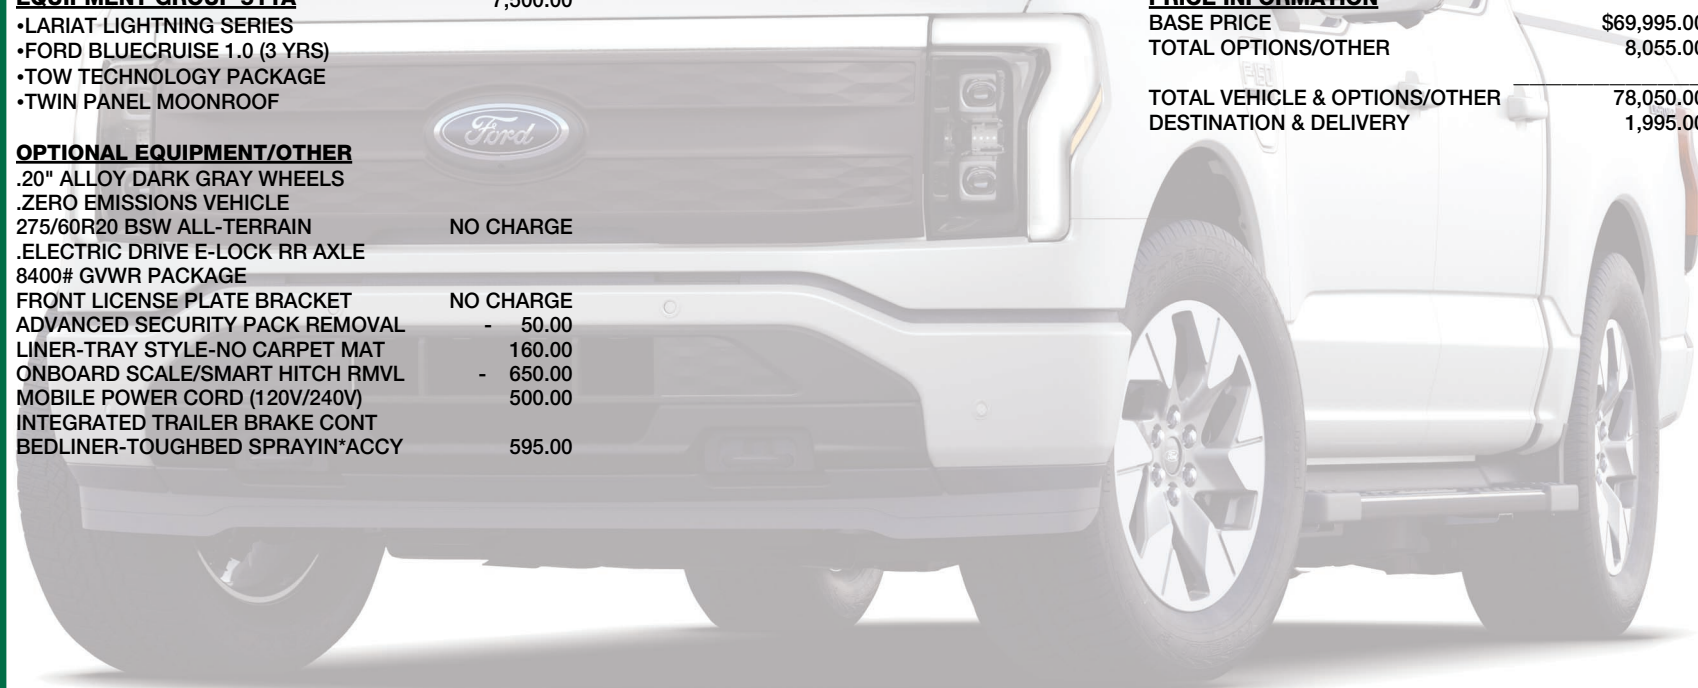

INCLUDED ON THIS VEHICLE

(MSRP)

EQUIPMENT GROUP 511A

7,500.00

- LARIAT LIGHTNING SERIES
- FORD BLUECRUISE 1.0 (3 YRS)
- TOW TECHNOLOGY PACKAGE
- TWIN PANEL MOONROOF

OPTIONAL EQUIPMENT/OTHER

- .20" ALLOY DARK GRAY WHEELS
- .ZERO EMISSIONS VEHICLE
- 275/60R20 BSW ALL-TERRAIN NO CHARGE
- .ELECTRIC DRIVE E-LOCK RR AXLE
- 8400# GVWR PACKAGE
- FRONT LICENSE PLATE BRACKET NO CHARGE
- ADVANCED SECURITY PACK REMOVAL - 50.00
- LINER-TRAY STYLE-NO CARPET MAT 160.00
- ONBOARD SCALE/SMART HITCH RMVL - 650.00
- MOBILE POWER CORD (120V/240V) 500.00
- INTEGRATED TRAILER BRAKE CONT
- BEDLINER-TOUGHBED SPRAYIN*ACCY 595.00

PRICE INFORMATION

BASE PRICE	\$69,995.00
TOTAL OPTIONS/OTHER	8,055.00
TOTAL VEHICLE & OPTIONS/OTHER	78,050.00
DESTINATION & DELIVERY	1,995.00

EPA DOT Fuel Economy and Environment

Electric Vehicle

Fuel Economy