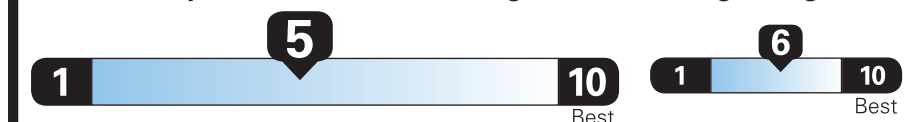

Fuel Economy & Greenhouse Gas Rating (tailpipe only) **Smog Rating** (tailpipe only)

This vehicle emits 380 grams CO₂ per mile. The best emits 0 grams per mile (tailpipe only). Producing and distributing fuel also create emissions; learn more at fueleconomy.gov.

Actual results will vary for many reasons, including driving conditions and how you drive and maintain your vehicle. The average new vehicle gets 28 MPG and costs $9,750 to fuel over 5 years. Cost estimates are based on 15,000 miles per year at $3.60 per gallon. MPGe is miles per gasoline gallon equivalent. Vehicle emissions are a significant cause of climate change and smog.

fueleconomy.gov

Calculate personalized estimates and compare vehicles

GOVERNMENT 5-STAR SAFETY RATINGS

Overall Vehicle Score ★★★★★

Based on the combined ratings of frontal, side and rollover. Should ONLY be compared to other vehicles of similar size and weight.

Frontal Crash Driver Passenger ★★★★★

Based on the risk of injury in a frontal impact. Should ONLY be compared to other vehicles of similar size and weight.

Side Crash Front seat Rear seat ★★★★★

Based on the risk of injury in a side impact.

Rollover ★★★★★

Based on the risk of rollover in a single-vehicle crash.

Star ratings range from 1 to 5 stars (★★★★★), with 5 being the highest.

Source: National Highway Traffic Safety Administration (NHTSA).

www.safercar.gov or 1-888-327-4236

2FMPK4K9XRBB12033

WARNING: Operating, servicing and maintaining a passenger vehicle, pickup truck, van, or off-road vehicle can expose you to chemicals including engine exhaust, carbon monoxide, phthalates, and lead, which are known to the State of California to cause cancer and birth defects or other reproductive harm. To minimize exposure, avoid breathing exhaust, do not idle the engine except as necessary, service your vehicle in a well-ventilated area and wear gloves or wash your hands frequently when servicing your vehicle. For more information go to www.P65Warnings.ca.gov/passenger-vehicle.

SCAN OR TEXT 2FRBB12033 TO 48028

www.ford.com/help/privacy-terms/

	RAMP ONE		TOTAL MSRP $52,965.00
	CA6P		
	RAMP TWO	CONVOY	Whether you decide to lease or finance your vehicle, you'll find the choices that are right for you. See your dealer for details or visit www.ford.com/finance.
		ITEM #: 53-0028 O/T 1	
	This label is affixed pursuant to the Federal Automobile Information Disclosure Act. Gasoline, License, and Title Fees, State and Local taxes are not included. Dealer installed options or accessories are not included unless listed above.		SPECIAL ORDER RC141 N RB 2X 425 000591 03 14 24