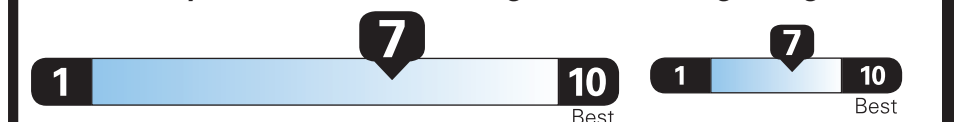

Fuel Economy & Greenhouse Gas Rating (tailpipe only) Smog Rating (tailpipe only)

This vehicle emits 237 grams CO₂ per mile. The best emits 0 grams per mile (tailpipe only). Producing and distributing fuel also create emissions; learn more at fueleconomy.gov.

Actual results will vary for many reasons, including driving conditions and how you drive and maintain your vehicle. The average new vehicle gets 28 MPG and costs $9,750 to fuel over 5 years. Cost estimates are based on 15,000 miles per year at $3.60 per gallon. MPGe is miles per gasoline gallon equivalent. Vehicle emissions are a significant cause of climate change and smog.

fueleconomy.gov

Calculate personalized estimates and compare vehicles

GOVERNMENT 5-STAR SAFETY RATINGS

Overall Vehicle Score ★★★★★
Based on the combined ratings of frontal, side and rollover. Should ONLY be compared to other vehicles of similar size and weight.

Frontal Crash Driver Passenger ★★★★★ ★★★★★

Based on the risk of injury in a frontal impact. Should ONLY be compared to other vehicles of similar size and weight.

Side Crash Front seat Rear seat ★★★★★ ★★★★★

Based on the risk of injury in a side impact.

Rollover ★★★★★

Based on the risk of rollover in a single-vehicle crash.

Star ratings range from 1 to 5 stars (★★★★★), with 5 being the highest. Source: National Highway Traffic Safety Administration (NHTSA). www.safercar.gov or 1-888-327-4236

FordPass Connect™

Download the FordPass™ app* and you can:

- Access Vehicle Control Features
- Remotely start, lock and unlock your vehicle.
- Locate your vehicle and check approximate fuel range.
- Receive vehicle health alerts.

- Activate 4G LTE Wi-Fi Hotspot
- New vehicles include a 3-month or 3GB data (whichever comes first) Wi-Fi trial.
- Connect up to ten Wi-Fi-equipped devices.

The FordPass Connect™ modem is active and sending vehicle data (e.g., diagnostics) to Ford. See in-vehicle Settings for connectivity options.

Insist on Ford Protect! The only extended service plan fully backed by Ford and honored at every Ford dealership in the U.S., Canada and Mexico. See your Ford dealer or visit www.FordOwner.com.

WARNING: Operating, servicing and maintaining a passenger vehicle, pickup truck, van, or off-road vehicle can expose you to chemicals including engine exhaust, carbon monoxide, phthalates, and lead, which are known to the State of California to cause cancer and birth defects or other reproductive harm. To minimize exposure, avoid breathing exhaust, do not idle the engine except as necessary, service your vehicle in a well-ventilated area and wear gloves or wash your hands frequently when servicing your vehicle. For more information go to www.P65Warnings.ca.gov/passenger-vehicle.

SCAN OR TEXT 3FRR49016 TO 48028

www.ford.com/help/privacy-terms/