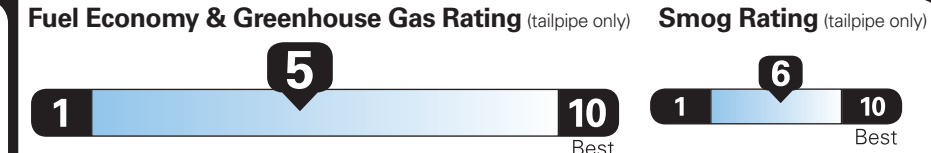

This vehicle emits 348 grams CO₂ per mile. The best emits 0 grams per mile (tailpipe only). Producing and distributing fuel also create emissions; learn more at fueleconomy.gov.

Actual results will vary for many reasons, including driving conditions and how you drive and maintain your vehicle. The average new vehicle gets 28 MPG and costs $8,000 to fuel over 5 years. Cost estimates are based on 15,000 miles per year at $2.95 per gallon. MPGe is miles per gasoline gallon equivalent. Vehicle emissions are a significant cause of climate change and smog.

fueleconomy.gov

Calculate personalized estimates and compare vehicles

GOVERNMENT 5-STAR SAFETY RATINGS

Overall Vehicle Score ★ ★ ★ ★
Based on the combined ratings of frontal, side and rollover. Should ONLY be compared to other vehicles of similar size and weight.

Frontal Crash Driver ★ ★ ★ ★ ★
Passenger ★ ★ ★ ★ ★

Based on the risk of injury in a frontal impact. Should ONLY be compared to other vehicles of similar size and weight.

Side Crash Front seat ★ ★ ★ ★ ★
Rear seat ★ ★ ★ ★ ★

Based on the risk of injury in a side impact.

Rollover ★ ★ ★ ★

Based on the risk of rollover in a single-vehicle crash.

Star ratings range from 1 to 5 stars (★ ★ ★ ★ ★), with 5 being the highest.
Source: National Highway Traffic Safety Administration (NHTSA).
www.safercar.gov or 1-888-327-4236

FordPass Connect™

Download the FordPass™ app* and you can:

1. **Access Vehicle Control Features**
2. Remotely start, lock and unlock your vehicle.
   - Locate your vehicle and check approximate fuel range.
   - Receive vehicle health alerts.

1. **Activate 4G LTE Wi-Fi Hotspot**
2. New vehicles include a 3-month or 3GB data (whichever comes first) Wi-Fi trial.
   - Connect up to ten Wi-Fi-equipped devices.

The FordPass Connect™ modem is active and sending vehicle data (e.g., diagnostics) to Ford. See in-vehicle Settings for connectivity options.

Insist on Ford Protect! The only extended service plan fully backed by Ford and honored at every Ford dealership in the U.S., Canada and Mexico. See your Ford dealer or visit www.FordOwner.com.

WARNING: Operating, servicing and maintaining a passenger vehicle, pickup truck, van, or off-road vehicle can expose you to chemicals including engine exhaust, carbon monoxide, phthalates, and lead, which are known to the State of California to cause cancer and birth defects or other reproductive harm. To minimize exposure, avoid breathing exhaust, do not idle the engine except as necessary, service your vehicle in a well-ventilated area and wear gloves or wash your hands frequently when servicing your vehicle. For more information go to www.P65Warnings.ca.gov/passenger-vehicle.

SCAN OR TEXT NMP1564528 TO 48028

Msg & Data rates may apply. Text HELP for help

www.ford.com/help/privacy-terms/

RAMP ONE	CA7U
RAMP TWO	CONVOY
ITEM #:	52-4401 O/T 2

TOTAL MSRP $42,055.00