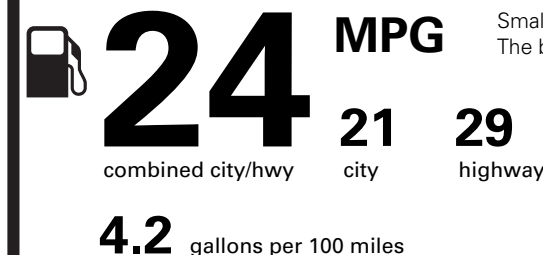

FUNCTIONAL

- 8" LCD CNTR STK TOUCHSCRN
- ELECTRIC PWR ASST STEERING
- INTELLIGENT ACCESS W/PUSH BUTTON START
- LANE-KEEPING SYSTEM
- LINCOLN CONNECT - 4G MODEM WITH WIFI CAPABILITY
- LINCOLN DRIVE MODES
- REMOTE KEYLESS ENTRY
- REMOTE START
- REVERSE PARKING AID
- STOP-START SYSTEM
- SYNC@ 3

SAFETY/SECURITY

- ADVANCETRAC WITH RSC
- AIRBAGS - SIDE IMPACT / CURTAINS
- AIRBAGS-DRVR&PASS KNEE
- AIRBAGS-DUAL-STAGE FRONT
- AUTO HIGH BEAMS
- BLIND SPOT DETECTION W/CTA
- PASSIVE ANTI-THEFT SECURILOCK SYSTEM
- PRE-COLLISION ASSIST W/AEB
- SOS POST CRASH SYSTEM

WARRANTY

- 4YR/50K MILE WARRANTY
- 4YR/50K PICKUPDELIVERY SVC
- 6YR/70K MI POWERTRAIN WARR

INCLUDED ON THIS VEHICLE

EQUIPMENT GROUP 101A

- CONVENIENCE PACKAGE
- VOICE-ACTIVATED NAVIGATION

(MSRP)

1,650.00

OPTIONAL EQUIPMENT/OTHER

- 2021 MODEL YEAR
- ICED MOCHA 695.00
- 225/55R19 99V A/S BSW TIRES
- ALL-WTHR FLR LNRS W/MATS 200.00
- 17" MINI SPARE WHEEL W/TIRE 150.00
- PREMIUM PACKAGE 3,250.00
- PANORAMIC VISTA RF W/PWR SHAD
- .19" PREM PAINTED ALUM WHEEL ELEMENTS PACKAGE 1,100.00
- .HEATED STEERING WHEEL
- .HEATED REAR SEATS
- .HEATED/VENTILATED D/P SEATS
- .WINDSHIELD WIPER DE-ICER
- .RAIN SENSING WIPERS

PRICE INFORMATION

BASE PRICE	(MSRP)	$38,305.00
TOTAL OPTIONS/OTHER		7,045.00
TOTAL VEHICLE & OPTIONS/OTHER		45,350.00
DESTINATION & DELIVERY		1,095.00

EPA DOT Fuel Economy and Environment

Gasoline Vehicle

Fuel Economy

Small SUVs range from 16 to 120 MPG. The best vehicle rates 141 MPGe.

You spend $1,000

more in fuel costs over 5 years compared to the average new vehicle.

Annual fuel cost $1,700