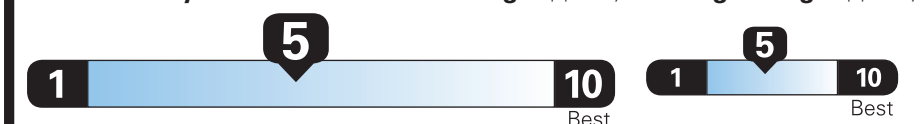

Fuel Economy & Greenhouse Gas Rating (tailpipe only) Smog Rating (tailpipe only)

This vehicle emits 369 grams CO₂ per mile. The best emits 0 grams per mile (tailpipe only). Producing and distributing fuel also create emissions; learn more at fueleconomy.gov.

Actual results will vary for many reasons, including driving conditions and how you drive and maintain your vehicle. The average new vehicle gets 27 MPG and costs $7,500 to fuel over 5 years. Cost estimates are based on 15,000 miles per year at $2.70 per gallon. MPG is miles per gasoline gallon equivalent. Vehicle emissions are a significant cause of climate change and smog.

fueleconomy.gov

Calculate personalized estimates and compare vehicles

Smartphone QR Code

GOVERNMENT 5-STAR SAFETY RATINGS

Overall Vehicle Score ★★★★★

Based on the combined ratings of frontal, side and rollover. Should ONLY be compared to other vehicles of similar size and weight.

Frontal Crash Driver Passenger ★★★★★

Based on the risk of injury in a frontal impact. Should ONLY be compared to other vehicles of similar size and weight.

Side Crash Front seat Rear seat ★★★★★

Based on the risk of injury in a side impact.

Rollover ★★★★★

Based on the risk of rollover in a single-vehicle crash.

Star ratings range from 1 to 5 stars (★★★★★), with 5 being the highest.

Source: National Highway Traffic Safety Administration (NHTSA).

www.safercar.gov or 1-888-327-4236

5LMCJ1D92MUL25703

THE LINCOLN WAY™ APP

Your Dashboard of Services & Features

Download the Lincoln Way app* and you can:

- Remotely start, lock and unlock your vehicle
- Locate your vehicle and check approximate fuel range
- Receive vehicle health alerts

The Lincoln Connect™ modem is active and sending vehicle data (e.g., diagnostics) to Lincoln. See in-vehicle Settings for connectivity options.

Lincoln Protect™

Insist on Lincoln Protect! The only extended service plan fully backed by Lincoln and honored at every Lincoln dealership in the U.S., Canada and Mexico. See your Lincoln dealer or visit www.LincolnOwner.com

WARNING: Operating, servicing and maintaining a passenger vehicle, pickup truck, van, or off-road vehicle can expose you to chemicals including engine exhaust, carbon monoxide, phthalates, and lead, which are known to the State of California to cause cancer and birth defects or other reproductive harm. To minimize exposure, avoid breathing exhaust, do not idle the engine except as necessary, service your vehicle in a well-ventilated area and wear gloves or wash your hands frequently when servicing your vehicle. For more information go to www.P65Warnings.ca.gov/passenger-vehicle.

SCAN OR TEXT 5LMUL25703 TO 59173

Msg & Data rates may apply. Text HELP for help

www.lincoln.com/help/privacy-terms/

RAMP ONE	
CM18	
RAMP TWO	
CONVOY	
ITEM #:	45-2208 O/T

TOTAL MSRP $46,445.00

LINCOLN AUTOMOTIVE FINANCIAL SERVICES

Whether you decide to lease or finance your vehicle, you'll find the choices that are right for you. See your Lincoln Dealer for details or visit www.lincolnafs.com.