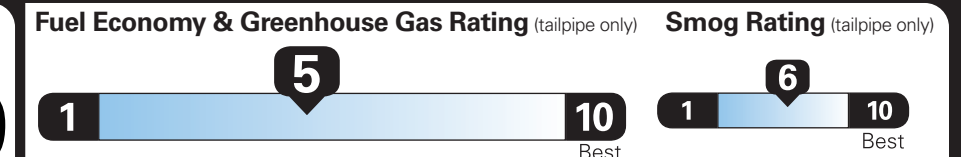

EPA DOT Fuel Economy and Environment

Gasoline Vehicle

Fuel Economy
25 MPG
combined city/hwy
22 city
29 highway
4.0 gallons per 100 miles

Small Pickup Trucks range from 18 to 37 MPG. The best vehicle rates 140 MPGe.

You spend
$1,000
more in fuel costs
over 5 years
compared to the
average new vehicle.

Annual fuel cost
$2,150