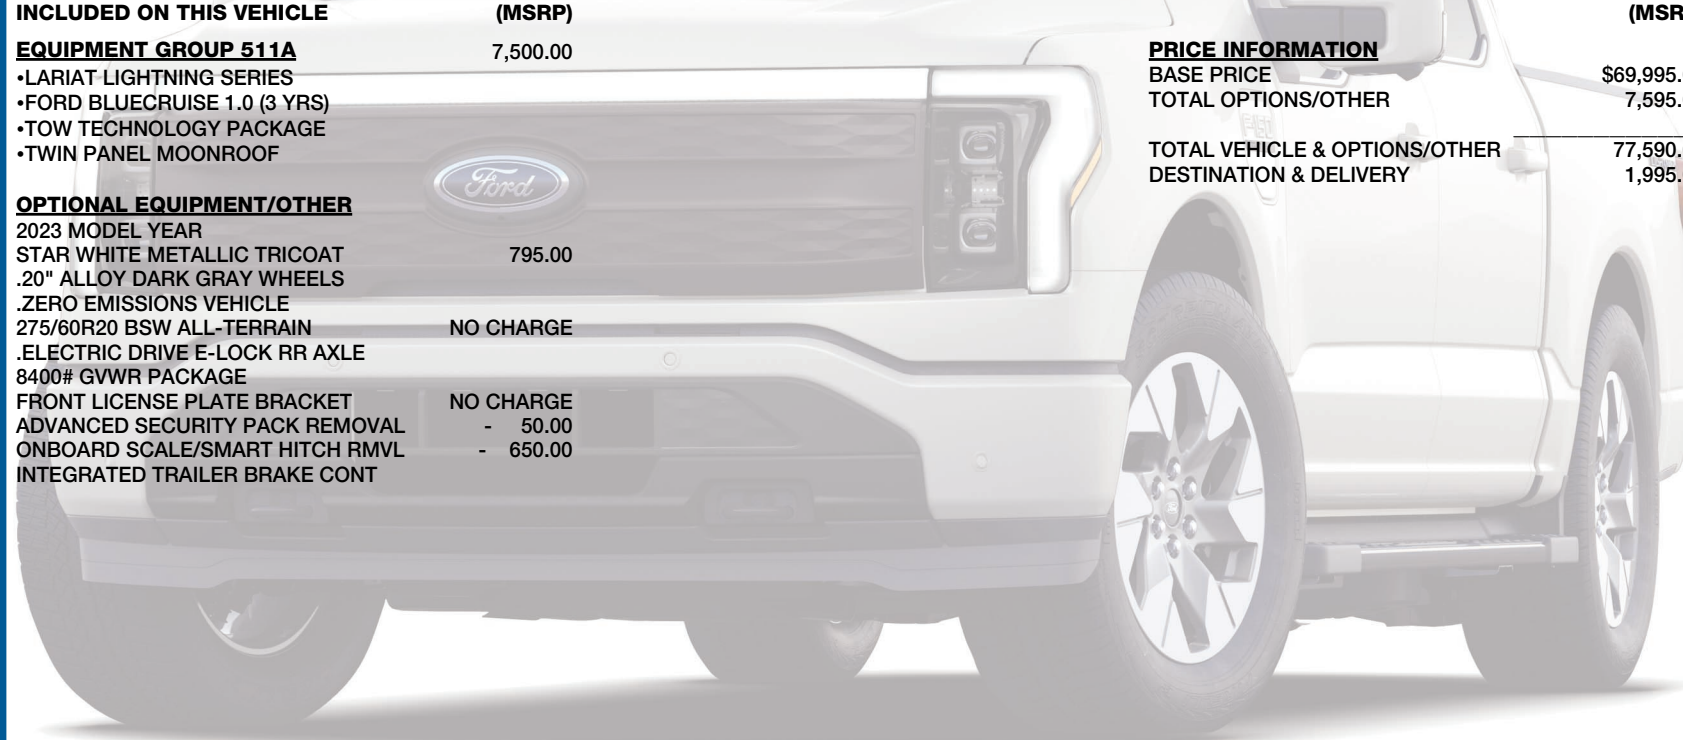

INCLUDED ON THIS VEHICLE

(MSRP)

EQUIPMENT GROUP 511A

7,500.00

- LARIAT LIGHTNING SERIES
- FORD BLUECRUISE 1.0 (3 YRS)
- TOW TECHNOLOGY PACKAGE
- TWIN PANEL MOONROOF

OPTIONAL EQUIPMENT/OTHER

- 2023 MODEL YEAR
- STAR WHITE METALLIC TRICOAT 795.00
- .20" ALLOY DARK GRAY WHEELS
- .ZERO EMISSIONS VEHICLE
- 275/60R20 BSW ALL-TERRAIN NO CHARGE
- .ELECTRIC DRIVE E-LOCK RR AXLE
- 8400# GVWR PACKAGE
- FRONT LICENSE PLATE BRACKET NO CHARGE
- ADVANCED SECURITY PACK REMOVAL - 50.00
- ONBOARD SCALE/SMART HITCH RMVL - 650.00
- INTEGRATED TRAILER BRAKE CONT

PRICE INFORMATION

BASE PRICE	\$69,995.00
TOTAL OPTIONS/OTHER	7,595.00
TOTAL VEHICLE & OPTIONS/OTHER	77,590.00
DESTINATION & DELIVERY	1,995.00

EPA DOT

Fuel Economy and Environment

Electric Vehicle

Fuel Economy