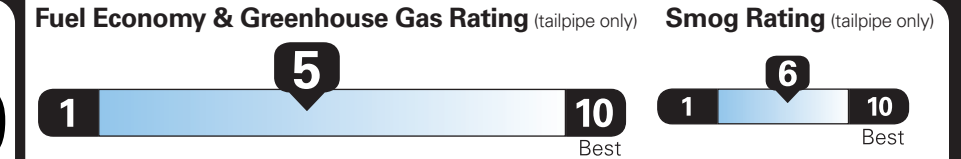

EPA DOT Fuel Economy and Environment

Gasoline Vehicle

Fuel Economy

25 MPG
combined city/hwy

22 city
29 highway

4.0 gallons per 100 miles

Small Pickup Trucks range from 18 to 37 MPG. The best vehicle rates 140 MPGe.

You spend **$1,000** more in fuel costs over 5 years compared to the average new vehicle.

Annual fuel cost **$2,150**