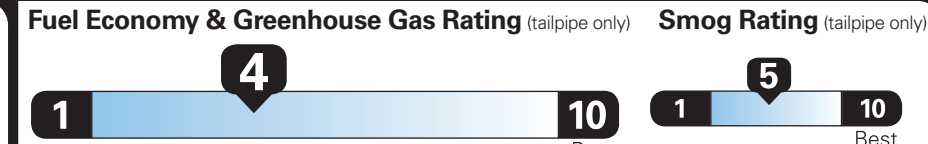

This vehicle emits 451 grams CO₂ per mile. The best emits 0 grams per mile (tailpipe only). Producing and distributing fuel also create emissions; learn more at fueleconomy.gov.

Actual results will vary for many reasons, including driving conditions and how you drive and maintain your vehicle. The average new vehicle gets 28 MPG and costs $9,750 to fuel over 5 years. Cost estimates are based on 15,000 miles per year at $3.60 per gallon. MPGe is miles per gasoline gallon equivalent. Vehicle emissions are a significant cause of climate change and smog.

fueleconomy.gov

Calculate personalized estimates and compare vehicles

Smartphone QR Code™

GOVERNMENT 5-STAR SAFETY RATINGS

Overall Vehicle Score ★★★★★

Based on the combined ratings of frontal, side and rollover. Should ONLY be compared to other vehicles of similar size and weight.

Frontal Crash Driver Passenger ★★★★★

Based on the risk of injury in a frontal impact. Should ONLY be compared to other vehicles of similar size and weight.

Side Crash Front seat Rear seat ★★★★★

Based on the risk of injury in a side impact.

Rollover Not Rated

Based on the risk of rollover in a single-vehicle crash.

Star ratings range from 1 to 5 stars (★★★★★), with 5 being the highest. Source: National Highway Traffic Safety Administration (NHTSA). www.safercar.gov or 1-888-327-4236

THE LINCOLN WAY™ APP
Your Dashboard of Services & Features

1. Download the Lincoln Way app* and you can:
2. Remotely start, lock and unlock your vehicle
   - Locate your vehicle and check approximate fuel range
   - Receive vehicle health alerts

The Lincoln Connect™ modem is active and sending vehicle data (e.g., diagnostics) to Lincoln. See in-vehicle Settings for connectivity options.

Lincoln Protect™

Insist on Lincoln Protect! The only extended service plan fully backed by Lincoln and honored at every Lincoln dealership in the U.S., Canada and Mexico. See your Lincoln dealer or visit www.LincolnOwner.com

5LM5J7XC0RGL04132

WARNING: Operating, servicing and maintaining a passenger vehicle, pickup truck, van, or off-road vehicle can expose you to chemicals including engine exhaust, carbon monoxide, phthalates, and lead, which are known to the State of California to cause cancer and birth defects or other reproductive harm. To minimize exposure, avoid breathing exhaust, do not idle the engine except as necessary, service your vehicle in a well-ventilated area and wear gloves or wash your hands frequently when servicing your vehicle. For more information go to www.P65Warnings.ca.gov/passenger-vehicle.

SCAN OR TEXT 5LRGL04132 TO 59173

Msg & Data rates may apply. Text HELP for help

www.lincoln.com/help/privacy-terms/

RAMP ONE	CA37	CONVOY
RAMP TWO	ITEM #: 63-7168 O/T 2	

TOTAL MSRP $72,430.00

LINCOLN AUTOMOTIVE FINANCIAL SERVICES

Whether you decide to lease or finance your vehicle, you'll find the choices that are right for you. See your Lincoln Dealer for details or visit www.lincolnafs.com.