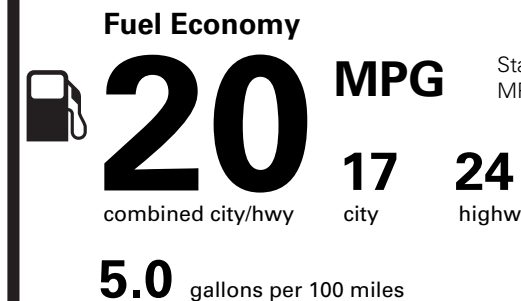

SAFETY/SECURITY

- ADVANCETRAC™ WITH RSC®
- AIRBAGS - SAFETY CANOPY®
- AIRBAGS-DRVR&PASS KNEE
- AIRBAGS-DUAL-STAGE FRONT
- AUTO HIGH BEAMS
- PERIMETER ALARM
- PERSONAL SAFETY SYSTEM™
- PRE-COLLISION ASSIST W/AEB
- TIRE PRESSURE MONITOR SYS

WARRANTY

- 4YR/50K MILE WARRANTY
- 4YR/50K PICKUPDELIVERY SVC
- 6YR/70K MI POWERTRAIN WARR

INCLUDED ON THIS VEHICLE

(MSRP)

EQUIPMENT GROUP 201A

5,450.00

- •ELEMENTS PACKAGE PLUS
- •HEATED STEERING WHEEL
- •AUTO AIR REFRESH
- •HTD/VNT DRV/PASS/2R O/B STS
- •HEATED VISIOBLADE WIPERS
- •LINCOLN CO-PILOT360 1.5 PLUS
- •ACTIVE PARK ASSIST 2.0
- •REVERSE BRAKE ASSIST
- •INTEL ADAPT CRUISE CONTROL
- •PHONE AS A KEY

OPTIONAL EQUIPMENT/OTHER

- 2024 MODEL YEAR PRISTINE WHITE MET 3C .20" UBMA W/MAGNETIC PNTD PKTS .P255/55R20 A/S TIRES NO CHARGE
- 50 STATE EMISSIONS LUXURY PACKAGE 3,300.00
- REAR DOOR SUNSHADES .PERF POS 30-WAY ACT MOT SEATS .REVEL ULTIMA 3D AUDIO-28SPK
- FRONT LICENSE PLATE BRACKET NO CHARGE

PRICE INFORMATION

BASE PRICE	$61,535.00
TOTAL OPTIONS/OTHER	9,500.00
TOTAL VEHICLE & OPTIONS/OTHER	71,035.00
DESTINATION & DELIVERY	1,395.00

EPA DOT Fuel Economy and Environment

Gasoline Vehicle

Standard SUVs range from 13 to 102 MPG. The best vehicle rates 140 MPGe.

You spend **$3,750**

more in fuel costs over 5 years compared to the average new vehicle.

Annual fuel cost **$2,700**