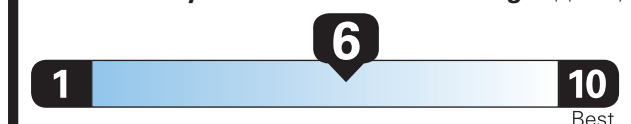

Small SUVs range from 14 to 129 MPG. The best vehicle rates 142 MPGe.

You save
\$250

in fuel costs over 5 years compared to the average new vehicle.

Annual fuel cost

\$1,250

Fuel Economy & Greenhouse Gas Rating (tailpipe only)