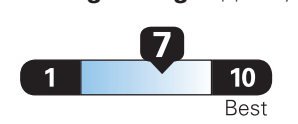

Smog Rating (tailpipe only)

This vehicle emits 318 grams CO₂ per mile. The best emits 0 grams per mile (tailpipe only). Producing and distributing fuel also create emissions; learn more at fueleconomy.gov.

Actual results will vary for many reasons, including driving conditions and how you drive and maintain your vehicle. The average new vehicle gets 27 MPG and costs $6,500 to fuel over 5 years. Cost estimates are based on 15,000 miles per year at $2.35 per gallon. MPGe is miles per gasoline gallon equivalent. Vehicle emissions are a significant cause of climate change and smog.

fueleconomy.gov

Calculate personalized estimates and compare vehicles

Smartphone QR Code™