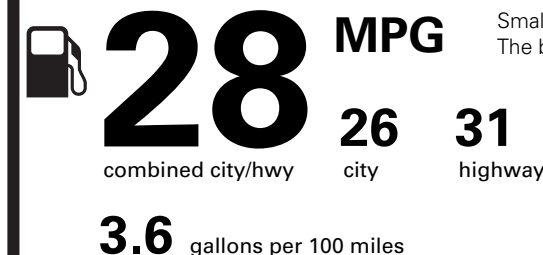

PRICE INFORMATION

BASE PRICE	\$28,535.00
TOTAL OPTIONS/OTHER	155.00
TOTAL VEHICLE & OPTIONS/OTHER	28,690.00
DESTINATION & DELIVERY	1,245.00

EPA DOT

Fuel Economy and Environment

Gasoline Vehicle

Fuel Economy

Small SUVs range from 14 to 129 MPG. The best vehicle rates 142 MPGe.

You save
\$250

in fuel costs over 5 years compared to the average new vehicle.

Annual fuel cost

\$1,250

Fuel Economy & Greenhouse Gas Rating (tailpipe only)