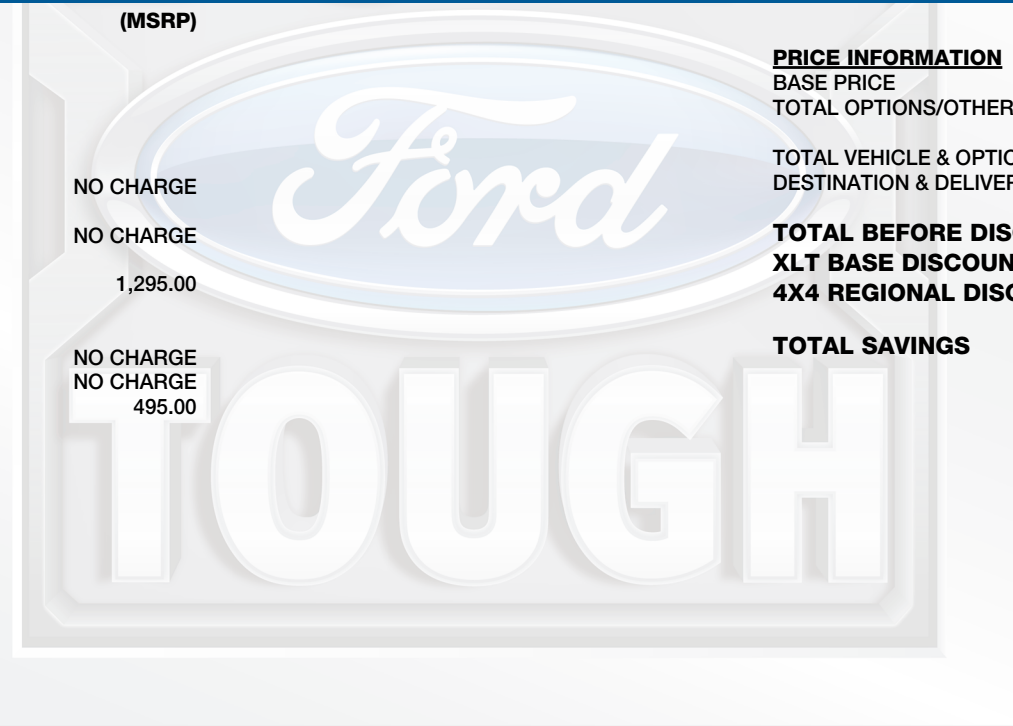

FUNCTIONAL

- AUDIO - 6 SPEAKERS
- BLIS W/CROSS TRAFFIC ALERT
- BRAKES - ANTI-LOCK SYSTEM
- ELECTROCHROMIC MIRROR
- LANE KEEPING SYSTEM
- PRE-COLLISION ASSIST W/AEB
- REAR VIEW CAMERA
- REMOTE KEYLESS ENTRY
- REMOTE START SYSTEM
- SIRIUSXM® - SVC N/A AK&HI
- SYNC®4A
- WIRELESS CHARGING PAD

SAFETY/SECURITY

- AIRBAGS - SAFETY CANOPY®
- BELT-MINDER CHIME
- CTR HIGH MOUNT STOP LAMP
- LATCH CHILD SAFETY SYSTEM
- PASSIVE ANTI-THEFT SYSTEM
- TIRE PRESSURE MONIT SYS

WARRANTY

- 3YR/36,000 BUMPER / BUMPER
- 5YR/60,000 POWERTRAIN
- 5YR/60,000 ROADSIDE ASSIST

INCLUDED ON THIS VEHICLE

EQUIPMENT GROUP 300A

- •XLT SERIES

OPTIONAL EQUIPMENT/OTHER

- 255/70R17 A/T OWL TIRE
- 4X4 REGIONAL DISCOUNT PKG
- CONNECTED NAVIGATION
- SPORT APPEARANCE PACKAGE
- .17" GRAY PTD ALUM WHL-SPORT
- FX4 OFF-ROAD PACKAGE
- .OFF-ROAD TUNED SUSPENSION
- .3.73 LOCKING DIFFERENTIAL
- FRONT LICENSE PLATE BRACKET
- RUNNING BOARDS - BLACK
- TRAILER TOW PACKAGE

(MSRP)

NO CHARGE

NO CHARGE

1,295.00

NO CHARGE

NO CHARGE

495.00

PRICE INFORMATION

BASE PRICE $39,595.00
TOTAL OPTIONS/OTHER 1,790.00

TOTAL VEHICLE & OPTIONS/OTHER 41,385.00
DESTINATION & DELIVERY 1,595.00

TOTAL BEFORE DISCOUNTS 42,980.00

XLT BASE DISCOUNT - 500.00

4X4 REGIONAL DISCOUNT P - 250.00

TOTAL SAVINGS - 750.00

(MSRP)

	RAMP ONE	
	RA84	
	RAMP TWO	RAIL
		ITEM #: 72-6545 O/T 2

TOTAL MSRP $42,230.00

Whether you decide to lease or finance your vehicle, you'll find the choices that are right for you. See your dealer for details or visit www.ford.com/finance.

RC041 N RB 2X 425 006790 03 04 24

This label is affixed pursuant to the Federal Automobile Information Disclosure Act. Gasoline, License, and Title Fees, State and Local taxes are not included. Dealer installed options or accessories are not included unless listed above.

EPA DOT

Fuel Economy and Environment

Gasoline Vehicle

Fuel Economy

22 MPG
combined city/hwy

20 MPG
city

24 MPG
highway

4.5 gallons per 100 miles

Standard Pickup Trucks range from 12 to 73 MPG. The best vehicle rates 140 MPGe.

You spend
$2,500

more in fuel costs over 5 years compared to the average new vehicle.

Annual fuel cost
$2,450