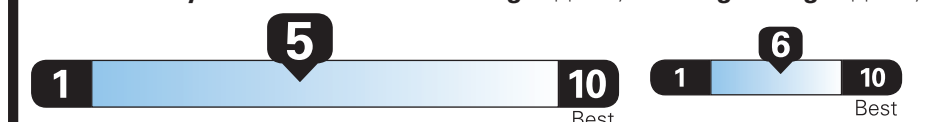

Fuel Economy & Greenhouse Gas Rating (tailpipe only) **Smog Rating** (tailpipe only)

This vehicle emits 402 grams CO₂ per mile. The best emits 0 grams per mile (tailpipe only). Producing and distributing fuel also create emissions; learn more at fuelconomy.gov.

Actual results will vary for many reasons, including driving conditions and how you drive and maintain your vehicle. The average new vehicle gets 28 MPG and costs $9,750 to fuel over 5 years. Cost estimates are based on 15,000 miles per year at $3.60 per gallon. MPGe is miles per gasoline gallon equivalent. Vehicle emissions are a significant cause of climate change and smog.

fuelconomy.gov

Calculate personalized estimates and compare vehicles

Smartphone QR Code™

GOVERNMENT 5-STAR SAFETY RATINGS

Overall Vehicle Score Not Rated

Based on the combined ratings of frontal, side and rollover. Should ONLY be compared to other vehicles of similar size and weight.

Frontal Crash Driver Passenger Not Rated Not Rated

Based on the risk of injury in a frontal impact. Should ONLY be compared to other vehicles of similar size and weight.

Side Crash Front seat Rear seat Not Rated Not Rated

Based on the risk of injury in a side impact.

Rollover Not Rated

Based on the risk of rollover in a single-vehicle crash.

Star ratings range from 1 to 5 stars (★★★★★), with 5 being the highest.

Source: National Highway Traffic Safety Administration (NHTSA).

www.safercar.gov or 1-888-327-4236

1FTER4HH9RLE14015

WARNING: Operating, servicing and maintaining a passenger vehicle, pickup truck, van, or off-road vehicle can expose you to chemicals including engine exhaust, carbon monoxide, phthalates, and lead, which are known to the State of California to cause cancer and birth defects or other reproductive harm. To minimize exposure, avoid breathing exhaust, do not idle the engine except as necessary, service your vehicle in a well-ventilated area and wear gloves or wash your hands frequently when servicing your vehicle. For more information go to www.P65Warnings.ca.gov/passenger-vehicle.

FordPass Connect™

Download the FordPass™ app* and you can:

Access Vehicle Control Features

- Remotely start, lock and unlock your vehicle.
- Locate your vehicle and check approximate fuel range.
- Receive vehicle health alerts.

Activate 4G LTE Wi-Fi Hotspot

- New vehicles include a 3-month or 3GB data (whichever comes first) Wi-Fi trial.
- Connect up to ten Wi-Fi-equipped devices.

The FordPass Connect™ modem is active and sending vehicle data (e.g., diagnostics) to Ford. See in-vehicle Settings for connectivity options.

FORD PROTECT™

Insist on Ford Protect! The only extended service plan fully backed by Ford and honored at every Ford dealership in the U.S., Canada and Mexico. See your Ford dealer or visit www.FordOwner.com.

SCAN OR TEXT 1FRLE14015 TO 48028

Msg & Data rates may apply. Text HELP for help

www.ford.com/help/privacy-terms/