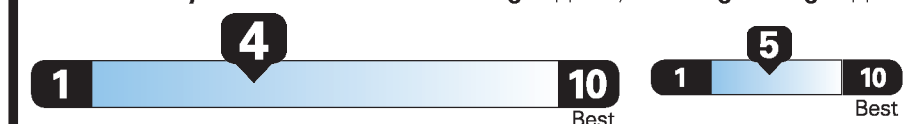

Fuel Economy & Greenhouse Gas Rating (tailpipe only) Smog Rating (tailpipe only)

This vehicle emits 451 grams CO₂ per mile. The best emits 0 grams per mile (tailpipe only). Producing and distributing fuel also create emissions; learn more at fuelconomy.gov.

Actual results will vary for many reasons, including driving conditions and how you drive and maintain your vehicle. The average new vehicle gets 27 MPG and costs $7,500 to fuel over 5 years. Cost estimates are based on 15,000 miles per year at $2.70 per gallon. MPGe is miles per gasoline gallon equivalent. Vehicle emissions are a significant cause of climate change and smog.

fuelconomy.gov

Calculate personalized estimates and compare vehicles

GOVERNMENT 5-STAR SAFETY RATINGS

Overall Vehicle Score Not Rated

Based on the combined ratings of frontal, side and rollover. Should ONLY be compared to other vehicles of similar size and weight.

Frontal Crash Driver Passenger Not Rated Not Rated

Based on the risk of injury in a frontal impact. Should ONLY be compared to other vehicles of similar size and weight.

Side Crash Front seat Rear seat Not Rated Not Rated

Based on the risk of injury in a side impact.

Rollover Not Rated

Based on the risk of rollover in a single-vehicle crash.

Star ratings range from 1 to 5 stars (★★★★★), with 5 being the highest.

Source: National Highway Traffic Safety Administration (NHTSA).

www.safercar.gov or 1-888-327-4236

5LM5J9XC1LGL05096

WARNING: Operating, servicing and maintaining a passenger vehicle, pickup truck, van, or off-road vehicle can expose you to chemicals including engine exhaust, carbon monoxide, phthalates, and lead, which are known to the State of California to cause cancer and birth defects or other reproductive harm. To minimize exposure, avoid breathing exhaust, do not idle the engine except as necessary, service your vehicle in a well-ventilated area and wear gloves or wash your hands frequently when servicing your vehicle. For more information go to www.P65Warnings.ca.gov/passenger-vehicle.

SCAN OR TEXT 5LL6L05096 TO 59173

Msg & Data rates may apply. Text HELP for help

www.lincoln.com/help/privacy-terms/

THE LINCOLN WAY™ APP
Your Dashboard of Services & Features

1. Download the Lincoln Way app* and you can:
2. Remotely start, lock and unlock your vehicle
   - Locate your vehicle and check approximate fuel range
   - Receive vehicle health alerts

The Lincoln Connect™ modem is active and sending vehicle data (e.g., diagnostics) to Lincoln. See in-vehicle Settings for connectivity options.

Lincoln Protect™

Insist on Lincoln Protect! The only extended service plan fully backed by Lincoln and honored at every Lincoln dealership in the U.S., Canada and Mexico. See your Lincoln dealer or visit www.LincolnOwner.com