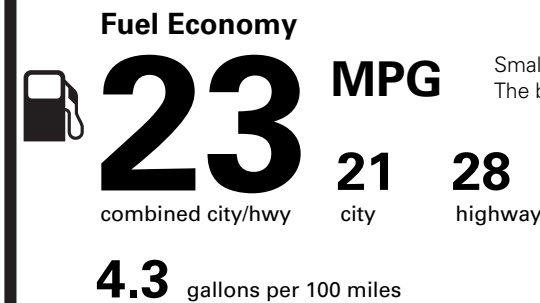

WARRANTY

- 3YR/36,000 BUMPER / BUMPER
- 5YR/60,000 POWERTRAIN
- 5YR/60,000 ROADSIDE ASSIST

INCLUDED ON THIS VEHICLE	(MSRP)	PRICE INFORMATION	(MSRP)
EQUIPMENT GROUP 201A		BASE PRICE	\$39,345.00
OPTIONAL EQUIPMENT/OTHER		TOTAL OPTIONS/OTHER	4,035.00
2022 MODEL YEAR		TOTAL VEHICLE & OPTIONS/OTHER	43,380.00
STAR WHITE	795.00	DESTINATION & DELIVERY	1,495.00
.18" SPLT-SPK SLVR PTD ALUM WH			
245/60R18 A/S BSW TIRES			
TIRE INFT/SLNT KIT NO SPR INC			
HEATED STEERING WHEEL	350.00		
CONVENIENCE PACKAGE	1,295.00		
.PERIMETER ALARM			
.POWER LIFTGATE			
.REMOTE START SYSTEM			
.UNIVERSAL GARAGE DOOR OPENER			
.WIRELESS CHARGING PAD			
50 STATE EMISSIONS	NO CHARGE		
PANORAMIC VISTA ROOF	1,595.00		
FRONT LICENSE PLATE BRACKET	NO CHARGE		

EPA DOT Fuel Economy and Environment

Gasoline Vehicle

Small SUVs range from 14 to 129 MPG. The best vehicle rates 142 MPGe.

You spend
\$1,250

more in fuel costs
over 5 years
compared to the
average new vehicle.