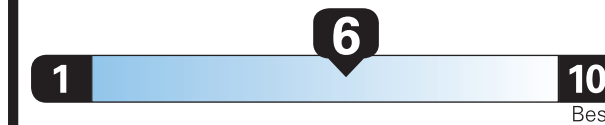

Fuel Economy & Greenhouse Gas Rating (tailpipe only)