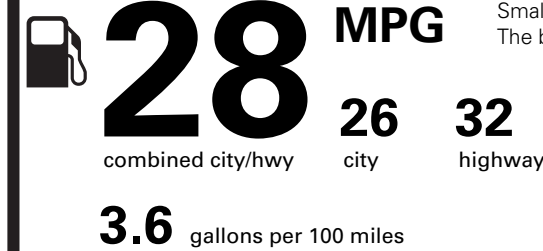

PRICE INFORMATION

BASE PRICE	\$31,515.00
TOTAL OPTIONS/OTHER	
TOTAL VEHICLE & OPTIONS/OTHER	31,515.00
DESTINATION & DELIVERY	1,495.00

EPA DOT

Fuel Economy and Environment

Gasoline Vehicle

Fuel Economy

Small SUVs range from 14 to 123 MPG. The best vehicle rates 140 MPGe.

You save
\$0

in fuel costs over 5 years compared to the average new vehicle.

Annual fuel cost

\$1,950

Fuel Economy & Greenhouse Gas Rating (tailpipe only)

Smog Rating (tailpipe only)

This vehicle emits 317 grams CO₂ per mile. The best emits 0 grams per mile (tailpipe only). Producing and distributing fuel also create emissions; learn more at fueleconomy.gov.