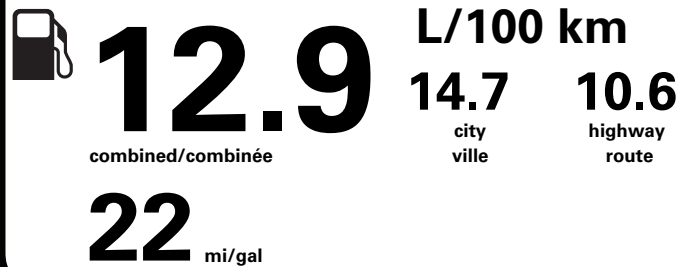

Fuel Consumption / Consommation de carburant

Annual fuel **COST**
for an annual distance of 20,000 km, and an average fuel price of $1.25 per litre

$ 3 225

Coût annuel en carburant

pour une distance annuelle de 20 000 km, et un prix moyen du carburant de 1,25 $ par litre

Standard SUVs range from / Les VUS ordinaires font entre

2.3 - 16.9 L_e/100 km

L_e is gasoline litre equivalent
L_e signifie litre équivalent d'essence

Carbon Dioxide Rating / Indice de dioxyde de carbone

Tailpipe emissions only / Émissions du tuyau d'échappement seulement

Smog Rating / Indice de Smog

Estimates are based on Government of Canada approved criteria and testing methods. Vehicle's actual fuel consumption will vary.

Estimations établies selon des méthodes d'essai et des critères approuvés par le gouvernement du Canada. La consommation de carburant réelle du véhicule variera.

For more information visit

vehicles.nrcan.gc.ca

Pour plus d'information visitez

vehicules.nrcan.gc.ca

U.S. GOVERNMENT SAFETY RATINGS
COTES DE SÉCURITÉ DU GOUVERNEMENT AMÉRICAIN

Overall Vehicle Score / Cote globale du véhicule	★★★★★
Frontal Crash Collision frontale	★★★★★
Side Crash Collision latérale	★★★★★
Rollover / Capotage	★★★★

Star ratings range from 1 to 5 stars (*****), with 5 being the highest. Les cotes varient de 1 à 5 étoiles (*****), 5 étant la cote la plus élevée.

Source: U.S. National Highway Traffic Safety Administration
For more information / Pour de plus amples renseignements
www.safercar.gov

1FMJK1M82PEA54686

FordPass Connect™

Download the FordPass™ app* and you can:

- Access Vehicle Control Features
- Remotely start, lock and unlock your vehicle.
- Locate your vehicle and check approximate fuel range.
- Receive vehicle health alerts.

Activate 4G LTE Wi-Fi Hotspot

- New vehicles include a 3-month or 3GB data (whichever comes first) Wi-Fi trial.
- Connect up to ten Wi-Fi-equipped devices.

The FordPass Connect™ modem is active and sending vehicle data (e.g., diagnostics) to Ford. See in-vehicle Settings for connectivity options.

Scan code not operational at this time

FOR PLANT USE ONLY

Insist on Ford Protect! The only extended service plan fully backed by Ford and honored at every Ford dealership in the US and Canada. See your Ford dealer for additional details, or visit www.ford.ca for more information.

Personalize your vehicle with Ford Custom Accessories. Genuine Ford Accessories are engineered for your vehicle and can be included under the Ford New Vehicle Limited Warranty. Certain conditions, limitations and exclusions apply. See your Dealer for details.