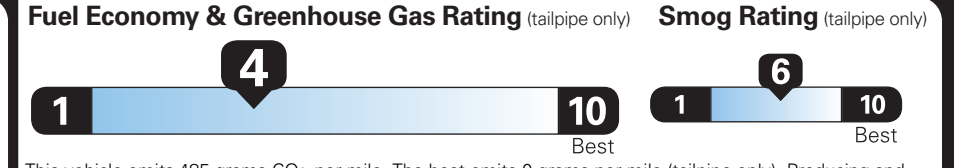

EPA DOT Fuel Economy and Environment

Gasoline Vehicle

Fuel Economy
18 MPG
combined city/hwy city highway
5.6 gallons per 100 miles

Standard SUVs range from 13 to 102 MPG. The best vehicle rates 140 MPGe.

You spend **$5,250** more in fuel costs over 5 years compared to the average new vehicle.

Annual fuel cost $3,000