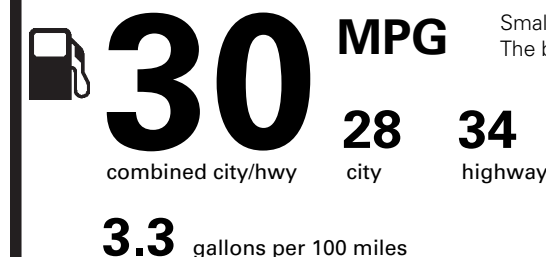

PRICE INFORMATION

BASE PRICE	\$26,610.00
TOTAL OPTIONS/OTHER	2,385.00
TOTAL VEHICLE & OPTIONS/OTHER	28,995.00
DESTINATION & DELIVERY	1,245.00

EPA DOT Fuel Economy and Environment

Gasoline Vehicle

Fuel Economy

Small SUVs range from 16 to 120 MPG. The best vehicle rates 141 MPGe.

You save \$750

in fuel costs over 5 years compared to the average new vehicle.

Annual fuel cost

\$1,350

Fuel Economy & Greenhouse Gas Rating (tailpipe only) Smog Rating (tailpipe only)