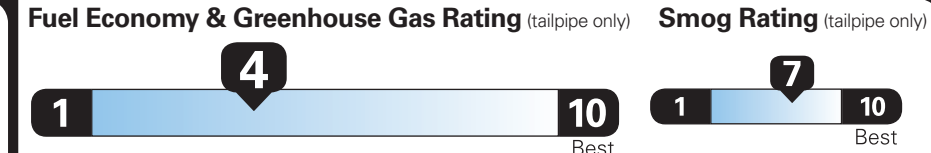

This vehicle emits 467 grams CO₂ per mile. The best emits 0 grams per mile (tailpipe only). Producing and distributing fuel also create emissions; learn more at fueleconomy.gov.

Actual results will vary for many reasons, including driving conditions and how you drive and maintain your vehicle. The average new vehicle gets 28 MPG and costs $9,750 to fuel over 5 years. Cost estimates are based on 15,000 miles per year at $3.60 per gallon. MPGe is miles per gasoline gallon equivalent. Vehicle emissions are a significant cause of climate change and smog.

fueleconomy.gov

Calculate personalized estimates and compare vehicles

GOVERNMENT 5-STAR SAFETY RATINGS

Overall Vehicle Score ★★★★★

Based on the combined ratings of frontal, side and rollover. Should ONLY be compared to other vehicles of similar size and weight.

Frontal Crash	Driver Passenger	★★★★★

Based on the risk of injury in a frontal impact. Should ONLY be compared to other vehicles of similar size and weight.

Side Crash	Front seat Rear seat	★★★★★

Based on the risk of injury in a side impact.

Rollover	★★★★★

Based on the risk of rollover in a single-vehicle crash.

Star ratings range from 1 to 5 stars (★★★★★), with 5 being the highest.

Source: National Highway Traffic Safety Administration (NHTSA).

www.safercar.gov or 1-888-327-4236

The FordPass® Connect modem is active and sending vehicle data (e.g., diagnostics) to Ford.** See in-vehicle settings for connectivity options.

*Based on 1977–2022 CY total sales. **FordPass Connect (optional on select vehicles), the FordPass App and complimentary Connected Service are required for remote features (see FordPass Terms for details). Connected service and features depend on compatible AT&T network availability. Evolving technology/cellular networks/vehicle capability may limit functionality and prevent operation of connected features. Connected service excludes Wi-Fi hotspot.

Insist on Ford Protect! The only extended service plan fully backed by Ford and honored at every Ford dealership in the U.S., Canada and Mexico. See your Ford dealer or visit www.FordOwner.com.

WARNING: Operating, servicing and maintaining a passenger vehicle, pickup truck, van, or off-road vehicle can expose you to chemicals including engine exhaust, carbon monoxide, phthalates, and lead, which are known to the State of California to cause cancer and birth defects or other reproductive harm. To minimize exposure, avoid breathing exhaust, do not idle the engine except as necessary, service your vehicle in a well-ventilated area and wear gloves or wash your hands frequently when servicing your vehicle. For more information go to www.P65Warnings.ca.gov/passenger-vehicle.

SCAN OR TEXT 1FRKD59012 TO 48028

Msg & Data rates may apply. Text HELP for help

www.ford.com/help/privacy-terms/

RAMP ONE	CATB	CONVOY	TOTAL MSRP $62,740.00
RAMP TWO	ITEM #: 52-183G O/T 2