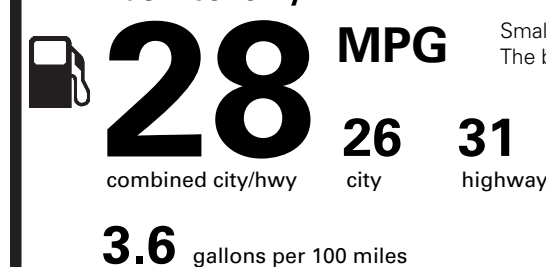

NO CHARGE
NO CHARGE

PRICE INFORMATION

BASE PRICE	\$30,705.00
TOTAL OPTIONS/OTHER	
TOTAL VEHICLE & OPTIONS/OTHER	30,705.00
DESTINATION & DELIVERY	1,245.00

EPA DOT Fuel Economy and Environment

Gasoline Vehicle

Fuel Economy

Small SUVs range from 16 to 120 MPG. The best vehicle rates 141 MPGe.

You save
\$250

in fuel costs over 5 years compared to the average new vehicle.

Annual fuel cost

\$1,450

Fuel Economy & Greenhouse Gas Rating (tailpipe only) Smog Rating (tailpipe only)