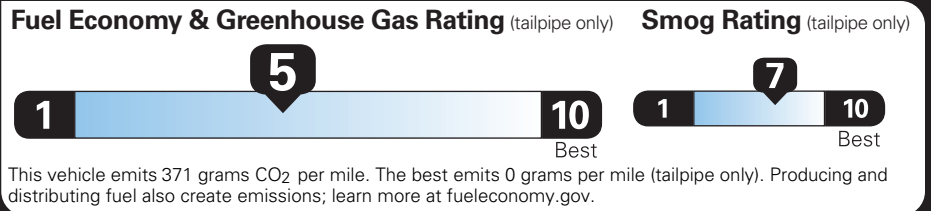

INCLUDED ON THIS VEHICLE

(MSRP)

EQUIPMENT GROUP 102A 5,775.00

OPTIONAL EQUIPMENT/OTHER

2024 MODEL YEAR
DIAMOND RED MET CC 750.00
SMILE STATE DISCOUNT - 1,500.00
50 STATE EMISSIONS NO CHARGE
BLUECRUISE EQUIP: 4 YEAR INCL
FRONT LICENSE PLATE BRACKET NO CHARGE

PRICE INFORMATION

BASE PRICE $50,415.00
TOTAL OPTIONS/OTHER 5,025.00
TOTAL VEHICLE & OPTIONS/OTHER 55,440.00
DESTINATION & DELIVERY 1,595.00

RESIDENCY RESTRICTIONS APPLY TO DISCOUNTS/SAVINGS - BASED ON CUSTOMER ZIP CODE. SEE DEALER FOR DETAILS.

TOTAL MSRP $57,035.00

RAMP ONE
CA7L
RAMP TWO
CONVOY
ITEM #:
67-Z205 O/T 2

LINCOLN AUTOMOTIVE FINANCIAL SERVICES
Whether you decide to lease or finance your vehicle, you'll find the choices that are right for you. See your Lincoln Dealer for details or visit www.lincolnafs.com.

This label is affixed pursuant to the Federal Automobile Information Disclosure Act. Gasoline, License, and Title Fees, State and Local taxes are not included. Dealer installed options or accessories are not included unless listed above.

RC223 N RD82X 440 000299 03 22 24

EPA DOT Fuel Economy and Environment

Gasoline Vehicle

Fuel Economy
24 MPG
combined city/hwy
21 city
29 highway
4.2 gallons per 100 miles

Small SUVs range from 14 to 123 MPG. The best vehicle rates 140 MPGe.

You spend $1,500 more in fuel costs over 5 years compared to the average new vehicle.

Annual fuel cost $2,250

Actual results will vary for many reasons, including driving conditions and how you drive and maintain your vehicle. The average new vehicle gets 28 MPG and costs $9,750 to fuel over 5 years. Cost estimates are based on 15,000 miles per year at $3.60 per gallon. MPGe is miles per gasoline gallon equivalent. Vehicle emissions are a significant cause of climate change and smog.

fuelconomy.gov

Calculate personalized estimates and compare vehicles

GOVERNMENT 5-STAR SAFETY RATINGS

Overall Vehicle Score Not Rated
Based on the combined ratings of frontal, side and rollover. Should ONLY be compared to other vehicles of similar size and weight.

Frontal Crash	Driver Passenger	Not Rated
Based on the risk of injury in a frontal impact. Should ONLY be compared to other vehicles of similar size and weight.		
Side Crash	Front seat Rear seat	Not Rated
Based on the risk of injury in a side impact.		
Rollover		Not Rated
Based on the risk of rollover in a single-vehicle crash.		

Star ratings range from 1 to 5 stars (★★★★★), with 5 being the highest. Source: National Highway Traffic Safety Administration (NHTSA). www.safercar.gov or 1-888-327-4236

THE LINCOLN WAY™ APP
Your Dashboard of Services & Features

Download the Lincoln Way app* and you can:

- Remotely start, lock and unlock your vehicle
- Locate your vehicle and check approximate fuel range
- Receive vehicle health alerts

The Lincoln Connect™ modem is active and sending vehicle data (e.g., diagnostics) to Lincoln. See in-vehicle Settings for connectivity options.

*Compatible with select smartphone platforms. Lincoln Connect service required (see App Terms for more information). Connected service and related feature functionality is subject to compatible AT&T-network availability. Evolving technology/cellular networks may affect functionality and availability, or continued provision of some features, prohibiting them from functioning. Message and data rates may apply. See your local Lincoln website for our privacy policy.

Lincoln Protect™

Insist on Lincoln Protect! The only extended service plan fully backed by Lincoln and honored at every Lincoln dealership in the U.S., Canada and Mexico. See your Lincoln dealer or visit www.LincolnOwner.com