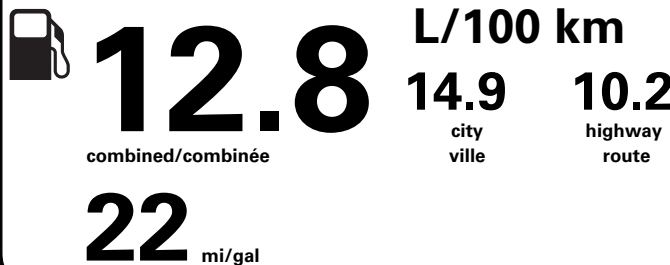

OPTIONAL EQUIPMENT/OTHER

- 2024 MODEL YEAR FEDERAL EXCISE TAX 5.0L V8 ENGINE 3.73 ELECTRONIC LOCK RR AXLE 7100# GVWR PACKAGE XLT BLACK APPEARANCE PKG PLUS .275/60R-20 BSW ALL-TERRAIN .20" GLOSS BLACK ALUMINUM WHEE ENGINE BLOCK HEATER 50 STATE EMISSIONS TWIN PANEL MOONROOF BLUECRUISE EQUIP: 90DAY TRIAL TOW/HAUL PACKAGE INTEGRATED TRLR BRAKE CNTRL MIRROR MAN FOLD W/POWER GLASS FX4 OFF ROAD PACKAGE SKID PLATES 136 LITRE/ 36 GALLON FUEL TANK BED UTILITY PACKAGE TAILGATE STEP

(MSRP)*

XLT BLACK PACK LEATHER SEAT 6,685.00

(MSRP)*

NO CHARGE

PRICE INFORMATION

BASE PRICE $67,225.00 TOTAL OPTIONS/OTHER 17,440.00

TOTAL VEHICLE & OPTIONS/OTHER 84,665.00 DESTINATION & DELIVERY 2,295.00

TOTAL BEFORE REDUCTIONS 86,960.00

XLT SERIES DISCOUNT - 1,750.00

XLT BLACK PLUS DISCOUNT - 500.00

TOTAL REDUCTIONS - 2,250.00

"THIS VEH. NOT INTENDED FOR SALE OR REGISTRATION IN US" RETAIL PRICES EXCLUDE GST/HST

TOTAL MSRP $84,710.00

* MANUFACTURER'S SUGGESTED RETAIL PRICE = MSRP

* NOTE: THIS PRICE HAS BEEN DEVELOPED AS A GUIDE. DEALERS MAY SELL FOR LESS AND ARE NOT UNDER ANY OBLIGATION TO ACCEPT THIS SUGGESTED RETAIL PRICE.

RAMP ONE/ TERMINAL UN

CA68

RAMP TWO/ TERMINAL DEUX

FINAL ASSEMBLY PLANT/ USINE DE MONTAGE

DEARBORN

METHOD OF TRANSP/ MODE DE TRANSPORT

CONVOY

ITEM #: B7-S404 O/T 2

RD221 N RE 2X 440 000416 04 22 24

Gasoline Vehicle Véhicule à essence

Fuel Consumption / Consommation de carburant

Annual fuel COST for an annual distance of 20,000 km, and an average fuel price of $1.45 per litre

$ 3 712

Coût annuel en carburant

pour une distance annuelle de 20 000 km, et un prix moyen du carburant de 1,45 $ par litre

Standard pickup trucks range from / Les camionnettes ordinaires font entre 3.2 - 19.8 L_e/100 km

L_e is gasoline litre equivalent L_e signifie litre équivalent d'essence