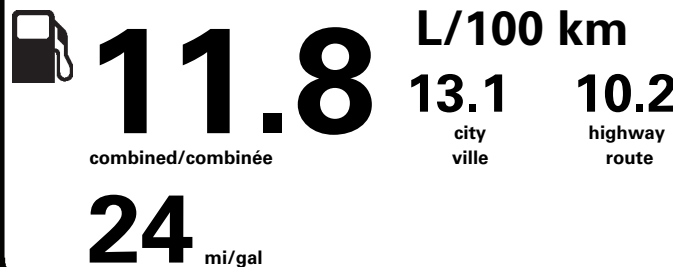

SAFETY/SECURITY

- AIRBAGS, DRIVER & PASS
- AIR BAGS, SIDE
- PASSIVE ANTI-THEFT SYSTEM
- ROLL STABILITY CONTROL
- SAFETY BELTS, ADJUSTABLE
- SOS POST CRASH ALERT SYST

WARRANTY

- 3 YR/60,000 KM BASIC
- 5YEAR/100,000 KM POWERTRAIN
- ROADSIDE ASSISTANCE 24 HRS

INCLUDED ON THIS VEHICLE

EQUIPMENT GROUP 300A

- •XLT SERIES

OPTIONAL EQUIPMENT/OTHER

- 2020 MODEL YEAR
- FEDERAL EXCISE TAX
- .17" SILVER PAINTED ALUMINUM
- 2.7L ECOBOOST ENGINE
- .265/70R17 OWL A/S A/T
- 3.55 RATIO REGULAR AXLE
- 6600# GVWR PACKAGE
- 136 LITRE/ 36 GALLON FUEL TANK
- 8-WAY POWER DRIVERS SEAT

(MSRP)*

100.00

700.00

NO CHARGE

670.00

PRICE INFORMATION

BASE PRICE	$46,719.00
TOTAL OPTIONS/OTHER	1,470.00
TOTAL VEHICLE & OPTIONS/OTHER	48,189.00
DESTINATION & DELIVERY	1,900.00

"THIS VEH. NOT INTENDED FOR SALE OR REGISTRATION IN US" RETAIL PRICES EXCLUDE GST/HST

TOTAL MSRP $50,089.00

* MANUFACTURER'S SUGGESTED RETAIL PRICE = MSRP

* NOTE: THIS PRICE HAS BEEN DEVELOPED AS A GUIDE. DEALERS MAY SELL FOR LESS AND ARE NOT UNDER ANY OBLIGATION TO ACCEPT THIS SUGGESTED RETAIL PRICE.

RAMP ONE/
TERMINAL UN

CS59

RAMP TWO/
TERMINAL DEUX

FINAL ASSEMBLY PLANT/
USINE DE MONTAGE

DEARBORN

METHOD OF TRANSP./
MODE DE TRANSPORT

CONVOY

ITEM #: A1-233A O/T 5

LA221 N RE 2X 015 000290 01 22 20

Gasoline Vehicle
Véhicule à essence

Fuel Consumption / Consommation de carburant

Annual fuel COST
for an annual distance of 20,000 km, and an average fuel price of $1.30 per litre

$ 3 068

Coût annuel en carburant

pour une distance annuelle de 20 000 km, et un prix moyen du carburant de 1,30 $ par litre

Standard pickup trucks range from /
Les camionnettes ordinaires font entre
9.5 - 16.3 L_e/100 km

L_e is gasoline litre equivalent
L_e signifie litre équivalent d'essence

Carbon Dioxide Rating / Indice de dioxyde de carbone

Smog Rating / Indice de Smog

Tailpipe emissions only / Émissions du tuyau d'échappement seulement

Estimates are based on Government of Canada approved criteria and testing methods. Vehicle's actual fuel consumption will vary.

Estimations établies selon des méthodes d'essai et des critères approuvés par le gouvernement du Canada. La consommation de carburant réelle du véhicule variera.

For more information visit

vehicles.nrcan.gc.ca

Pour plus d'information visitez

vehicules.nrcan.gc.ca

U.S. GOVERNMENT SAFETY RATINGS
COTES DE SÉCURITÉ DU GOUVERNEMENT AMÉRICAIN

Overall Vehicle Score /
Cote globale du véhicule ★★★★★

Frontal Crash / Collision frontale
Driver / Conducteur ★★★★★
Passenger / Passager ★★★★★

Side Crash / Collision latérale
Front seat / Siège avant ★★★★★
Rear seat / Siège arrière ★★★★★

Rollover / Capotage ★★★★★

Star ratings range from 1 to 5 stars (★★★★★), with 5 being the highest.
Les cotes varient de 1 à 5 étoiles (★★★★★), 5 étant la cote la plus élevée.

Source: U.S. National Highway Traffic Safety Administration
For more information / Pour de plus amples renseignements
www.safercar.gov

1FTEW1EP8LFB10103

Scan code not operational at this time

FOR PLANT USE ONLY

Insist on Ford Protect! The only extended service plan fully backed by Ford and honored at every Ford dealership in the US and Canada. See your Ford dealer for additional details, or visit www.ford.ca for more information.

Personalize your vehicle with Ford Custom Accessories. Genuine Ford Accessories are engineered for your vehicle and can be included under the Ford New Vehicle Limited Warranty. Certain conditions, limitations and exclusions apply. See your Dealer for details.