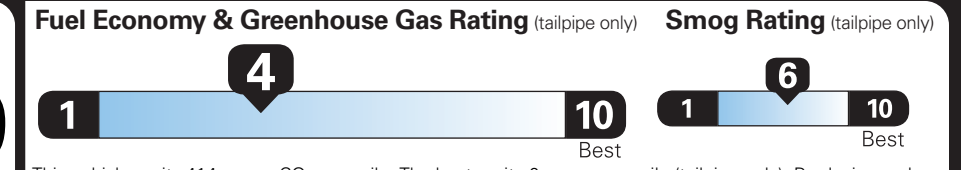

EPA DOT Fuel Economy and Environment

Gasoline Vehicle

Fuel Economy

21 MPG
combined city/hwy

20 city

24 highway

4.8 gallons per 100 miles

Small Pickup Trucks range from 18 to 37 MPG. The best vehicle rates 140 MPGe.

You spend **$3,000** more in fuel costs over 5 years compared to the average new vehicle.

Annual fuel cost **$2,550**