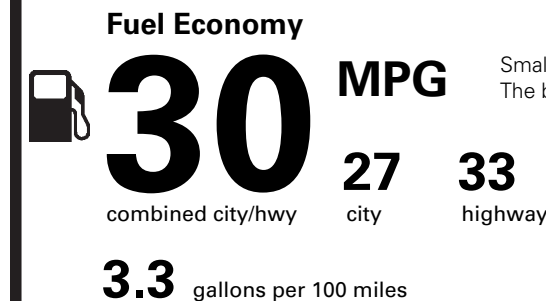

FUNCTIONAL

- AM/FM/MP3, 6 SPEAKERS
- AUTO START STOP TECH
- ELECTRIC PARKING BRAKE
- FORD CO-PILOT360™
- FORDPASS™ CONNECT 4GWI-FI HOTSPOT TELEMATICS MODEM
- INTELLIGENT ACCESS W/PUSH BUTTON START
- REAR VIEW CAMERA
- SECURICODE KEYLESS KEYPAD
- SIRIUSXM® - SVC N/A AK&HI
- SYNC®3 8" SCR N W/APPLINK®

SAFETY/SECURITY

- ADVANCETRAC® WITH RSC®
- AIRBAG - DRIVER KNEE
- AIRBAGS - DUAL STAGE FRONT
- AIRBAGS - FRONT SEAT MOUNTED SIDE IMPACT
- AIRBAGS - SAFETY CANOPY®
- LATCH CHILD SAFETY SYSTEM
- PERSONAL SAFETY SYSTEM™
- SOS POST-CRASH ALERT SYS™
- TIRE PRESSURE MONIT SYS

WARRANTY

- 3YR/36,000 BUMPER / BUMPER
- 5YR/60,000 POWERTRAIN
- 5YR/60,000 ROADSIDE ASSIST

INCLUDED ON THIS VEHICLE

(MSRP)

EQUIPMENT GROUP 200A

OPTIONAL EQUIPMENT/OTHER

2020 MODEL YEAR	
RAPID RED MET TINTED CC	395.00
.17" SHDW SLVR-PNTD ALUM WHEEL	
225/65R17 102H A/S BSW TIRES	
REMOTE START *DLR INSTLD ACCY	495.00
FORD CO-PILOT360 ASSIST	695.00
.VOICE-ACTV TOUCH-SCR NAV SYS	
.ADAPTIVE CRUISE W/STOP AND GO	
FRONT LICENSE PLATE BRACKET	NO CHARGE

PRICE INFORMATION

BASE PRICE	$27,095.00
TOTAL OPTIONS/OTHER	1,585.00
TOTAL VEHICLE & OPTIONS/OTHER	28,680.00
DESTINATION & DELIVERY	1,195.00

EPA DOT Fuel Economy and Environment

Gasoline Vehicle

Small SUVs range from 18 to 120 MPG. The best vehicle rates 136 MPGe.

You save $750
in fuel costs over 5 years compared to the average new vehicle.

Annual fuel cost
$1,350