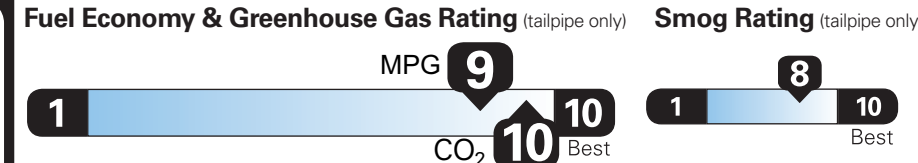

Actual results will vary for many reasons, including driving conditions and how you drive and maintain your vehicle. The average new vehicle gets 28 MPG and costs $9,750 to fuel over 5 years. Cost estimates are based on 15,000 miles per year at $3.60 per gallon and $.15 per kW-hr. This is a dual fueled automobile. MPGe is miles per gasoline gallon equivalent. Vehicle emissions are a significant cause of climate change and smog.

fueleconomy.gov

Calculate personalized estimates and compare vehicles

GOVERNMENT 5-STAR SAFETY RATINGS

Overall Vehicle Score ★★★★★

Based on the combined ratings of frontal, side and rollover. Should ONLY be compared to other vehicles of similar size and weight.

Frontal Crash Driver ★★★★★
Passenger ★★★★★

Based on the risk of injury in a frontal impact. Should ONLY be compared to other vehicles of similar size and weight.

Side Crash Front seat ★★★★★
Rear seat ★★★★★

Based on the risk of injury in a side impact.

Rollover ★★★★★

Based on the risk of rollover in a single-vehicle crash.

Star ratings range from 1 to 5 stars (★★★★★), with 5 being the highest.
Source: National Highway Traffic Safety Administration (NHTSA).
www.safercar.gov or 1-888-327-4236

FordPass Connect™

Download the FordPass™ app* and you can:

1. **Access Vehicle Control Features**
2. Remotely start, lock and unlock your vehicle.
   - Locate your vehicle and check approximate fuel range.
   - Receive vehicle health alerts.

1. **Activate 4G LTE Wi-Fi Hotspot**
2. New vehicles include a 3-month or 3GB data (whichever comes first) Wi-Fi trial.
   - Connect up to ten Wi-Fi-equipped devices.

The FordPass Connect™ modem is active and sending vehicle data (e.g., diagnostics) to Ford. See in-vehicle Settings for connectivity options.

Insist on Ford Protect! The only extended service plan fully backed by Ford and honored at every Ford dealership in the U.S., Canada and Mexico. See your Ford dealer or visit www.FordOwner.com.

WARNING: Operating, servicing and maintaining a passenger vehicle, pickup truck, van, or off-road vehicle can expose you to chemicals including engine exhaust, carbon monoxide, phthalates, and lead, which are known to the State of California to cause cancer and birth defects or other reproductive harm. To minimize exposure, avoid breathing exhaust, do not idle the engine except as necessary, service your vehicle in a well-ventilated area and wear gloves or wash your hands frequently when servicing your vehicle. For more information go to www.P65Warnings.ca.gov/passenger-vehicle.

SCAN OR TEXT 1FRUA16328 TO 48028

www.ford.com/help/privacy-terms/