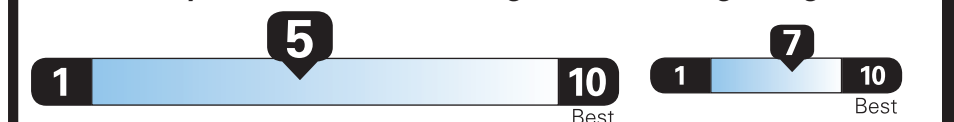

- 4YR/50K MILE WARRANTY
- 4YR/50K PICKUPDELIVERY SVC
- 6YR/70K MI POWERTRAIN WARR

INCLUDED ON THIS VEHICLE

(MSRP)

EQUIPMENT GROUP 202A 5,775.00

OPTIONAL EQUIPMENT/OTHER

2024 MODEL YEAR
WHITE PLATINUM MET 3C 750.00
50 STATE EMISSIONS NO CHARGE
BLUECRUISE EQUIP: 4 YEAR INCL
FRONT LICENSE PLATE BRACKET NO CHARGE

PRICE INFORMATION

BASE PRICE $54,750.00
TOTAL OPTIONS/OTHER 6,525.00
TOTAL VEHICLE & OPTIONS/OTHER 61,275.00
DESTINATION & DELIVERY 1,595.00

(MSRP)

TOTAL MSRP $62,870.00

RAMP ONE

CA37

RAMP TWO

CONVOY

ITEM #:

63-6007 O/T 2

LINCOLN AUTOMOTIVE FINANCIAL SERVICES

Whether you decide to lease or finance your vehicle, you'll find the choices that are right for you. See your Lincoln Dealer for details or visit www.lincolnafcs.com.

RD193 N RD82X 440 001022 04 19 24

This label is affixed pursuant to the Federal Automobile Information Disclosure Act. Gasoline, License, and Title Fees, State and Local taxes are not included. Dealer installed options or accessories are not included unless listed above.

EPA DOT Fuel Economy and Environment

Gasoline Vehicle

Fuel Economy

24 MPG
combined city/hwy city highway

Small SUVs range from 14 to 123 MPG. The best vehicle rates 140 MPGe.

You spend $1,500

more in fuel costs over 5 years compared to the average new vehicle.

4.2 gallons per 100 miles

Annual fuel cost $2,250

Fuel Economy & Greenhouse Gas Rating (tailpipe only) Smog Rating (tailpipe only)

This vehicle emits 371 grams CO₂ per mile. The best emits 0 grams per mile (tailpipe only). Producing and distributing fuel also create emissions; learn more at fuelconomy.gov.

Actual results will vary for many reasons, including driving conditions and how you drive and maintain your vehicle. The average new vehicle gets 28 MPG and costs $9,750 to fuel over 5 years. Cost estimates are based on 15,000 miles per year at $3.60 per gallon. MPGe is miles per gasoline gallon equivalent. Vehicle emissions are a significant cause of climate change and smog.

fuelconomy.gov

Calculate personalized estimates and compare vehicles

Smartphone QR Code™

GOVERNMENT 5-STAR SAFETY RATINGS

Overall Vehicle Score Not Rated

Based on the combined ratings of frontal, side and rollover. Should ONLY be compared to other vehicles of similar size and weight.

Frontal Crash Driver Passenger Not Rated Not Rated

Based on the risk of injury in a frontal impact. Should ONLY be compared to other vehicles of similar size and weight.

Side Crash Front seat Rear seat Not Rated Not Rated

Based on the risk of injury in a side impact.

Rollover Not Rated

Based on the risk of rollover in a single-vehicle crash.

Star ratings range from 1 to 5 stars (★★★★★), with 5 being the highest.

Source: National Highway Traffic Safety Administration (NHTSA).

www.safercar.gov or 1-888-327-4236

5LMPJ8KA9RJ834316

WARNING: Operating, servicing and maintaining a passenger vehicle, pickup truck, van, or off-road vehicle can expose you to chemicals including engine exhaust, carbon monoxide, phthalates, and lead, which are known to the State of California to cause cancer and birth defects or other reproductive harm. To minimize exposure, avoid breathing exhaust, do not idle the engine except as necessary, service your vehicle in a well-ventilated area and wear gloves or wash your hands frequently when servicing your vehicle. For more information go to www.P65Warnings.ca.gov/passenger-vehicle.

SCAN OR TEXT 5LRJ834316 TO 59173

Msg & Data rates may apply. Text HELP for help

www.lincoln.com/help/privacy-terms/

Lincoln Protect™

Insist on Lincoln Protect! The only extended service plan fully backed by Lincoln and honored at every Lincoln dealership in the U.S., Canada and Mexico. See your Lincoln dealer or visit www.LincolnOwner.com

THE LINCOLN WAY™ APP
Your Dashboard of Services & Features

1. Download the Lincoln Way app* and you can:
2. Remotely start, lock and unlock your vehicle
   - Locate your vehicle and check approximate fuel range
   - Receive vehicle health alerts

The Lincoln Connect™ modem is active and sending vehicle data (e.g., diagnostics) to Lincoln. See in-vehicle Settings for connectivity options.