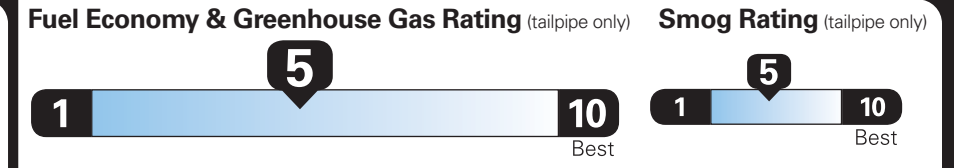

PRICE INFORMATION

BASE PRICE	\$33,395.00
TOTAL OPTIONS/OTHER	2,785.00
TOTAL VEHICLE & OPTIONS/OTHER	36,180.00
DESTINATION & DELIVERY	995.00

EPA DOT Fuel Economy and Environment

Gasoline Vehicle

Small SUVs range from 18 to 34 MPG. The best vehicle rates 136 MPGe.

You spend **\$1,000** more in fuel costs over 5 years compared to the average new vehicle.

Annual fuel cost **\$1,550**

This vehicle emits 387 grams CO₂ per mile. The best emits 0 grams per mile (tailpipe only). Producing and distributing fuel also create emissions; learn more at fueleconomy.gov.