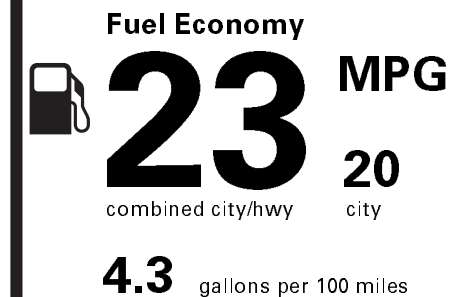

WARRANTY

- 3YR/36,000 BUMPER / BUMPER
- 5YR/60,000 POWERTRAIN
- 5YR/60,000 ROADSIDE ASSIST

INCLUDED ON THIS VEHICLE

(MSRP)

(MSRP)

EQUIPMENT GROUP 400A

OPTIONAL EQUIPMENT/OTHER

.18" SPARKLE SLVER PTD ALUM WH	
.235/50R18 A/S BSW TIRES	
FRONT LICENSE PLATE BRACKET	NO CHARGE
PANORAMIC VISTA ROOF	995.00
2.0L ECOB CLASS II TRL TOW PKG	495.00
.PADDLE SHIFTERS	
FORD SAFE AND SMART PACKAGE	1,295.00
.LANE KEEPING SYSTEM	
.ADAPT CRUISE/COLLISION WARNIN	
.BLIS (BLIND SPOT INFO SYSTEM)	

PRICE INFORMATION

BASE PRICE	\$33,395.00
TOTAL OPTIONS/OTHER	2,785.00
TOTAL VEHICLE & OPTIONS/OTHER	36,180.00
DESTINATION & DELIVERY	995.00

EPA DOT Fuel Economy and Environment

Gasoline Vehicle

Small SUVs range from 18 to 34 MPG. The best vehicle rates 136 MPGe.