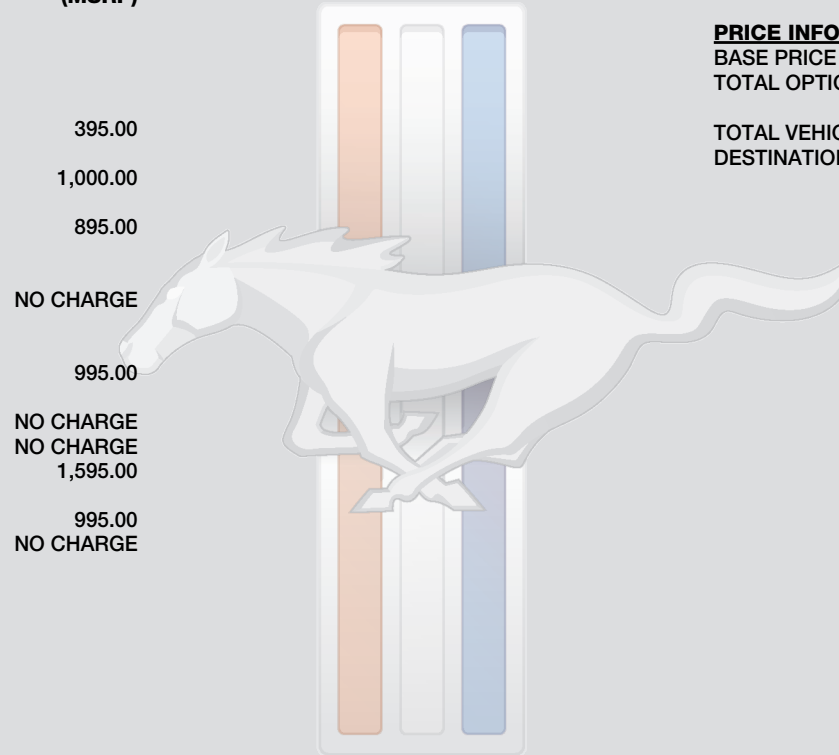

WARRANTY

- 3YR/36000 BUMPER TO BUMPER
- 5YR/60,000 POWERTRAIN
- 5YR/60,000 ROADSIDE ASSIST

INCLUDED ON THIS VEHICLE

EQUIPMENT GROUP 200A

OPTIONAL EQUIPMENT/OTHER

- 2020 MODEL YEAR
- RAPID RED MET TINTED CC 395.00
- P255/40R19 W-RATED TIRE
- FORD SAFE & SMART PACKAGE 1,000.00
- ADAPTIVE CRUISE CONTROL
- PONY PACKAGE 895.00
- .19 POLISHED ALUMINUM WHEEL
- PREM FLOOR MATS W/PONY LOGO SIDE STRIPE NO CHARGE
- EBONY SIDE STRIPE NO CHARGE
- BLADE DECKLID SPOILER
- AM/FM SINGLE CD AND HD RADIO 995.00
- B&O SOUND SYSTEM,12 SPKR
- FRONT LICENSE PLATE BRACKET NO CHARGE
- 50 STATE EMISSIONS NO CHARGE
- 10-SPEED AUTOMATIC TRANS 1,595.00
- .3.15 RATIO LIMITED SLIP AXLE
- VOICE-ACT TOUCHSCREEN NAV SYS 995.00
- TONNEAU CAPS NO CHARGE
- TAG 746L263 0

(MSRP)

PRICE INFORMATION

BASE PRICE	\$37,185.00
TOTAL OPTIONS/OTHER	5,875.00
TOTAL VEHICLE & OPTIONS/OTHER	43,060.00
DESTINATION & DELIVERY	1,095.00

(MSRP)

EPA DOT

Fuel Economy and Environment

Gasoline Vehicle